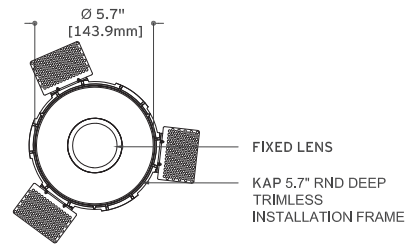

architectural

Kap 5.7" Round Deep LED

Ceiling Recessed Fixed Downlight

Description

Kap Deep Recessed combines a trimless edge, exquisitely textured finish and deep recess of the highest quality LED light source to form a sculptural blend of architecture and science. When installed, the ceiling appears as if crafted from a thick, rich material and the room glows with striking colors rendered in crisp white light. The slightly deeper recess than the standard Kap allows for a tighter beam spread.

Lamps

- LED: Xicato
17W, 1400lm, 2700K, CRI 98, 37°
19.5W, 2000lm, 3000K, CRI 80, 37°

Construction

- Cast aluminum specular reflector with a matte finish
- Lamp module is diffused with a low mineral content, color neutral, polymeric diffuser

Photometrics

For current IES files please visit usa.flos.com

Warranty

2 years from date of sale

Fixture Type

Job Name

How to Specify ex. 03.4497.GL.B90

QTY	Item Number	Description	Finish	Power Supply
	03.4497	Kap Recessed 5.7" Round Deep, LED, 17W, 1400lm, 2700K, CRI 98	<input type="checkbox"/> 74 = Black <input type="checkbox"/> B1 = White <input type="checkbox"/> BU = Blue <input type="checkbox"/> CU = Copper <input type="checkbox"/> GL = Gold	B90 = Housing with LED driver, non-dimmable, 120-277V B9V = Housing with LED driver, 0-10V, 120-277V BUL = Splice Box, 1% dim, 0-10V, 120V B7U = Splice Box, 1% dim, 0-10V, 277V BGT = Splice box, 10% Dim, ELV, 120V
	03.4482	Kap Recessed 5.7" Round Deep, LED, 19.5W, 2000lm, 3000K, CRI 80	<input type="checkbox"/> 74 = Black <input type="checkbox"/> B1 = White <input type="checkbox"/> BU = Blue <input type="checkbox"/> CU = Copper <input type="checkbox"/> GL = Gold	B90 = Housing with LED driver, non-dimmable, 120-277V B9V = Housing with LED driver, 0-10V, 120-277V BUL = Splice Box, 1% dim, 0-10V, 120V B7U = Splice Box, 1% dim, 0-10V, 277V BGT = Splice box, 10% Dim, ELV, 120V

architectural

Kap 5.7 Round Deep LED

Ceiling Recessed Fixed Downlight

Housing

Fixture Type

Job Name