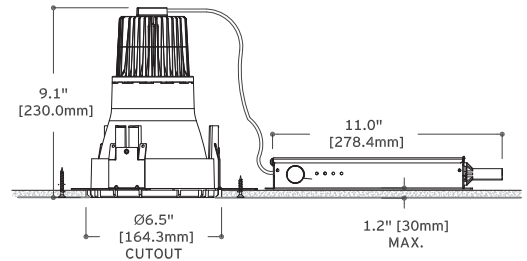

architectural

Kap 5.7" Round Deep LED

Ceiling Recessed Fixed Downlight

Description

Kap Deep Recessed combines a trimless edge, exquisitely textured finish and deep recess of the highest quality LED light source to form a sculptural blend of architecture and science. When installed, the ceiling appears as if crafted from a thick, rich material and the room glows with striking colors rendered in crisp white light. The slightly deeper recess than the standard Kap allows for a tighter beam spread.

Notes

- Fixture comes with separate trimless installation frame which allows for installation in sheet rock and special construction ceilings up to 1.2" thick
- Listings: UL Listed, IP44 damp location

Electrical

Photometrics

For current IES files please visit usa.flos.com

Warranty

2 years from date of sale

Fixture Type

Job Name

How to Specify ex. 03.4497.GL.B90

QTY	Item Number	Description	Finish	Power Supply
	03.4497	Kap Recessed 5.7" Round Deep, LED, 17W, 1400lm, 2700K, CRI 98	<input type="checkbox"/> 74 = Black <input type="checkbox"/> B1 = White <input type="checkbox"/> BU = Blue <input type="checkbox"/> CU = Copper <input type="checkbox"/> GL = Gold	B90 = Housing with LED driver, non-dimmable, 120-277V B9V = Housing with LED driver, 0-10V, 120-277V BUL = Splice Box, 1% dim, 0-10V, 120V B7U = Splice Box, 1% dim, 0-10V, 277V BGT = Splice box, 10% Dim, ELV, 120V
	03.4482	Kap Recessed 5.7" Round Deep, LED, 19.5W, 2000lm, 3000K, CRI 80	<input type="checkbox"/> 74 = Black <input type="checkbox"/> B1 = White <input type="checkbox"/> BU = Blue <input type="checkbox"/> CU = Copper <input type="checkbox"/> GL = Gold	B90 = Housing with LED driver, non-dimmable, 120-277V B9V = Housing with LED driver, 0-10V, 120-277V BUL = Splice Box, 1% dim, 0-10V, 120V B7U = Splice Box, 1% dim, 0-10V, 277V BGT = Splice box, 10% Dim, ELV, 120V