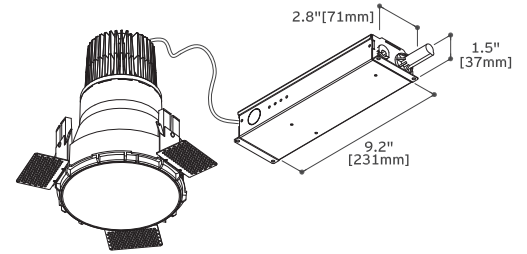

architectural

Kap 5.7" Round Deep LED

Ceiling Recessed Fixed Downlight

Description

Kap Deep Recessed combines a trimless edge, exquisitely textured finish and deep recess of the highest quality LED light source to form a sculptural blend of architecture and science. When installed, the ceiling appears as if crafted from a thick, rich material and the room glows with striking colors rendered in crisp white light. The slightly deeper recess than the standard Kap allows for a tighter beam spread.

Notes

- Fixture comes with separate trimless installation frame which allows for installation in sheet rock and special construction ceilings up to 1.2" thick
- Listings: UL Listed, IP44 damp location

Electrical

Photometrics

For current IES files please visit usa.flos.com

Warranty

2 years from date of sale

Fixture Type

Job Name

How to Specify ex. 03.4497.GL.B90

QTY	Item Number	Description	Finish	Power Supply
	03.4497	Kap Recessed 5.7" Round Deep, LED, 17W, 1400lm, 2700K, CRI 98	<input type="checkbox"/> 74 = Black <input type="checkbox"/> B1 = White <input type="checkbox"/> BU = Blue <input type="checkbox"/> CU = Copper <input type="checkbox"/> GL = Gold	B90 = Housing with LED driver, non-dimmable, 120-277V B9V = Housing with LED driver, 0-10V, 120-277V BUL = Splice Box, 1% dim, 0-10V, 120V B7U = Splice Box, 1% dim, 0-10V, 277V BGT = Splice box, 10% Dim, ELV, 120V
	03.4482	Kap Recessed 5.7" Round Deep, LED, 19.5W, 2000lm, 3000K, CRI 80	<input type="checkbox"/> 74 = Black <input type="checkbox"/> B1 = White <input type="checkbox"/> BU = Blue <input type="checkbox"/> CU = Copper <input type="checkbox"/> GL = Gold	B90 = Housing with LED driver, non-dimmable, 120-277V B9V = Housing with LED driver, 0-10V, 120-277V BUL = Splice Box, 1% dim, 0-10V, 120V B7U = Splice Box, 1% dim, 0-10V, 277V BGT = Splice box, 10% Dim, ELV, 120V