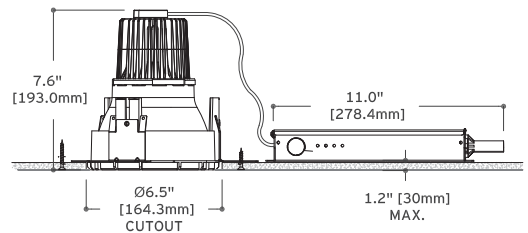

architectural

Kap 5.7" Round LED

Ceiling Recessed Trimless Fixed Downlight

Description

Kap Recessed combines a trimless edge, exquisitely textured finish and deep recess of the highest quality LED or halogen light source to form a sculptural blend of architecture and science. When installed, the ceiling appears as if crafted from a thick, rich material and the room glows with striking colors rendered in crisp white light.

Lamps

- LED: Xicato
  17W, 1400lm, 2700K, CRI 98, 50°
  19.5W, 2000lm, 3000K, CRI 80, 50°

Construction

- Cast aluminum specular reflector with a matte finish
- Lamp module is diffused with a low mineral content, color neutral, polymeric diffuser

Notes

- Fixture comes with separate trimless installation frame which allows for installation in sheet rock and special construction ceilings up to 1.2" thick
- Listings: UL Listed, IP44 damp location

Electrical

- Fixture is constant current, low voltage 17W or 19.5W LED (integral)
- Non-IC rated splice box for retrofit or new construction contains 0-10v constant current dimmable driver

Housing

- Non-IC rated housing for new construction, 20 ga. sheetmetal supplied within (2) mounting bars and removable mounting brackets
- Non-IC rated splice box for retrofit and new construction available

Photometrics

For current IES files please visit usa.flos.com

Warranty

2 years from date of sale

How to Specify ex. 03.4496.GL.B90

QTY	Item Number	Description	Finish	Power Supply
	03.4496	Kap Recessed 5.7" Round, LED, 17W, 1400lm, 2700K, CRI 98	☐ 74 = Black ☐ B1 = White ☐ BU = Blue ☐ CU = Copper ☐ GL = Gold	B90 = Housing with LED driver, non-dimmable, 120-277V B9V = Housing with LED driver, 0-10V, 120-277V BUL = Splice Box, 1% dim, 0-10V, 120V B7U = Splice Box, 1% dim, 0-10V, 277V BGT = Splice box, 10% Dim, ELV, 120V
	03.4420	Kap Recessed 5.7" Round, LED, 19.5W, 2000lm, 3000K, CRI 80	☐ 74 = Black ☐ B1 = White ☐ BU = Blue ☐ CU = Copper ☐ GL = Gold	B90 = Housing with LED driver, non-dimmable, 120-277V B9V = Housing with LED driver, 0-10V, 120-277V BUL = Splice Box, 1% dim, 0-10V, 120V B7U = Splice Box, 1% dim, 0-10V, 277V BGT = Splice box, 10% Dim, ELV, 120V