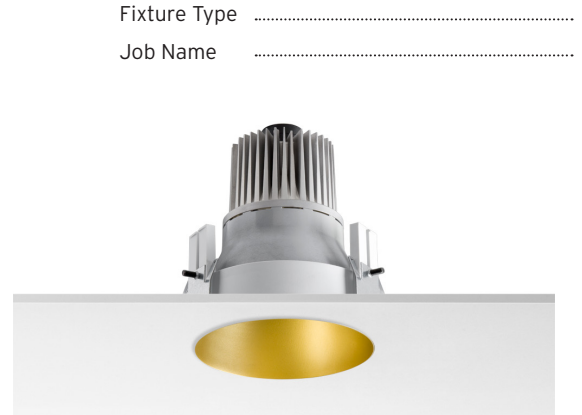

architectural

Kap 5.7" Round LED

Ceiling Recessed Trimless Fixed Downlight

Description

Kap Recessed combines a trimless edge, exquisitely textured finish and deep recess of the highest quality LED or halogen light source to form a sculptural blend of architecture and science. When installed, the ceiling appears as if crafted from a thick, rich material and the room glows with striking colors rendered in crisp white light.

Lamps

- LED: Xicato
  17W, 1400lm, 2700K, CRI 98, 50°
  19.5W, 2000lm, 3000K, CRI 80, 50°

Construction

- Cast aluminum specular reflector with a matte finish
- Lamp module is diffused with a low mineral content, color neutral, polymeric diffuser

Notes

- Fixture comes with separate trimless installation frame which allows for installation in sheet rock and special construction ceilings up to 1.2" thick
- Listings: UL Listed, IP44 damp location

Electrical

- Fixture is constant current, low voltage 17W or 19.5W LED (integral)
- Non-IC rated splice box for retrofit or new construction contains 0-10v constant current dimmable driver

Housing

- Non-IC rated housing for new construction, 20 ga. sheetmetal supplied within (2) mounting bars and removable mounting brackets
- Non-IC rated splice box for retrofit and new construction available

Photometrics

For current IES files please visit usa.flos.com

Warranty

2 years from date of sale

How to Specify ex. 03.4496.GL.B90

QTY	Item Number	Description	Finish	Power Supply
	03.4496	Kap Recessed 5.7" Round, LED, 17W, 1400lm, 2700K, CRI 98	☐ 74 = Black ☐ B1 = White ☐ BU = Blue ☐ CU = Copper ☐ GL = Gold	B90 = Housing with LED driver, non-dimmable, 120-277V B9V = Housing with LED driver, 0-10V, 120-277V BUL = Splice Box, 1% dim, 0-10V, 120V B7U = Splice Box, 1% dim, 0-10V, 277V BGT = Splice box, 10% Dim, ELV, 120V
	03.4420	Kap Recessed 5.7" Round, LED, 19.5W, 2000lm, 3000K, CRI 80	☐ 74 = Black ☐ B1 = White ☐ BU = Blue ☐ CU = Copper ☐ GL = Gold	B90 = Housing with LED driver, non-dimmable, 120-277V B9V = Housing with LED driver, 0-10V, 120-277V BUL = Splice Box, 1% dim, 0-10V, 120V B7U = Splice Box, 1% dim, 0-10V, 277V BGT = Splice box, 10% Dim, ELV, 120V