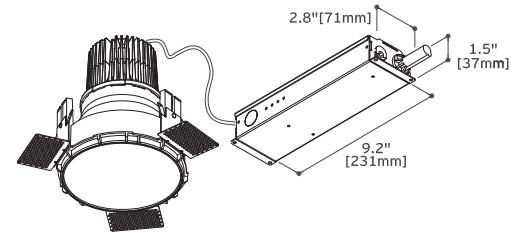

architectural

Kap 5.7" Round LED

Ceiling Recessed Trimless Fixed Downlight

Description

Kap Recessed combines a trimless edge, exquisitely textured finish and deep recess of the highest quality LED or halogen light source to form a sculptural blend of architecture and science. When installed, the ceiling appears as if crafted from a thick, rich material and the room glows with striking colors rendered in crisp white light.

Lamps

- LED: Xicato
  17W, 1400lm, 2700K, CRI 98, 50°
  19.5W, 2000lm, 3000K, CRI 80, 50°

Construction

- Cast aluminum specular reflector with a matte finish
- Lamp module is diffused with a low mineral content, color neutral, polymeric diffuser

Notes

- Fixture comes with separate trimless installation frame which allows for installation in sheet rock and special construction ceilings up to 1.2" thick
- Listings: UL Listed, IP44 damp location

Electrical

- Fixture is constant current, low voltage 17W or 19.5W LED (integral)
- Non-IC rated splice box for retrofit or new construction contains 0-10v constant current dimmable driver

Housing

- Non-IC rated housing for new construction, 20 ga. sheetmetal supplied within (2) mounting bars and removable mounting brackets
- Non-IC rated splice box for retrofit and new construction available

Photometrics

For current IES files please visit usa.flos.com

Warranty

2 years from date of sale

How to Specify ex. 03.4496.GL.B90

QTY	Item Number	Description	Finish	Power Supply
	03.4496	Kap Recessed 5.7" Round, LED, 17W, 1400lm, 2700K, CRI 98	☐ 74 = Black ☐ B1 = White ☐ BU = Blue ☐ CU = Copper ☐ GL = Gold	B90 = Housing with LED driver, non-dimmable, 120-277V B9V = Housing with LED driver, 0-10V, 120-277V BUL = Splice Box, 1% dim, 0-10V, 120V B7U = Splice Box, 1% dim, 0-10V, 277V BGT = Splice box, 10% Dim, ELV, 120V
	03.4420	Kap Recessed 5.7" Round, LED, 19.5W, 2000lm, 3000K, CRI 80	☐ 74 = Black ☐ B1 = White ☐ BU = Blue ☐ CU = Copper ☐ GL = Gold	B90 = Housing with LED driver, non-dimmable, 120-277V B9V = Housing with LED driver, 0-10V, 120-277V BUL = Splice Box, 1% dim, 0-10V, 120V B7U = Splice Box, 1% dim, 0-10V, 277V BGT = Splice box, 10% Dim, ELV, 120V