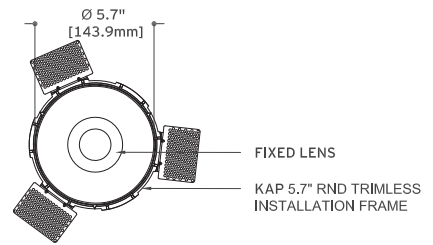

architectural

Kap 5.7" Round LED

Ceiling Recessed Trimless Fixed Downlight

Description

Kap Recessed combines a trimless edge, exquisitely textured finish and deep recess of the highest quality LED or halogen light source to form a sculptural blend of architecture and science. When installed, the ceiling appears as if crafted from a thick, rich material and the room glows with striking colors rendered in crisp white light.

Lamps

- LED: Xicato
  17W, 1400lm, 2700K, CRI 98, 50°
  19.5W, 2000lm, 3000K, CRI 80, 50°

Construction

- Cast aluminum specular reflector with a matte finish
- Lamp module is diffused with a low mineral content, color neutral, polymeric diffuser

Notes

- Fixture comes with separate trimless installation frame which allows for installation in sheet rock and special construction ceilings up to 1.2" thick
- Listings: UL Listed, IP44 damp location

Electrical

- Fixture is constant current, low voltage 17W or 19.5W LED (integral)
- Non-IC rated splice box for retrofit or new construction contains 0-10v constant current dimmable driver

Housing

- Non-IC rated housing for new construction, 20 ga. sheetmetal supplied within (2) mounting bars and removable mounting brackets
- Non-IC rated splice box for retrofit and new construction available

Photometrics

For current IES files please visit usa.flos.com

Warranty

2 years from date of sale

How to Specify ex. 03.4496.GL.B90

QTY	Item Number	Description	Finish	Power Supply
	03.4496	Kap Recessed 5.7" Round, LED, 17W, 1400lm, 2700K, CRI 98	☐ 74 = Black ☐ B1 = White ☐ BU = Blue ☐ CU = Copper ☐ GL = Gold	B90 = Housing with LED driver, non-dimmable, 120-277V B9V = Housing with LED driver, 0-10V, 120-277V BUL = Splice Box, 1% dim, 0-10V, 120V B7U = Splice Box, 1% dim, 0-10V, 277V BGT = Splice box, 10% Dim, ELV, 120V
	03.4420	Kap Recessed 5.7" Round, LED, 19.5W, 2000lm, 3000K, CRI 80	☐ 74 = Black ☐ B1 = White ☐ BU = Blue ☐ CU = Copper ☐ GL = Gold	B90 = Housing with LED driver, non-dimmable, 120-277V B9V = Housing with LED driver, 0-10V, 120-277V BUL = Splice Box, 1% dim, 0-10V, 120V B7U = Splice Box, 1% dim, 0-10V, 277V BGT = Splice box, 10% Dim, ELV, 120V