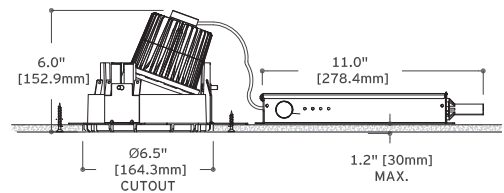

architectural

Kap 5.7" Round Wall-Washer LED

Ceiling Recessed Trimless Wall-Wash

Description

Kap Recessed combines a trimless edge, exquisitely textured finish and deep recess of the highest quality LED or halogen light source to form a sculptural blend of architecture and science. When installed, the ceiling appears as if crafted from a thick, rich material and the room glows with striking colors rendered in crisp white light.

Lamps

- LED: Xicato
  17W, 1400lm, 2700K, CRI 98
  19.5W, 2000lm, 3000K, CRI 80

Construction

- Cast aluminum specular reflector with a matte finish
- Lamp module is diffused with a low mineral content, color neutral, glass diffuser

Notes

- Fixture comes with separate trimless installation frame which allows for installation in sheet rock and special construction ceilings up to 1.2" thick
- Listings: UL Listed, IP44 damp location

Electrical

- Fixture is constant current, low voltage 17W or 19.5W LED (integral)
- Non-IC rated splice box for retrofit or new construction contains 0-10v constant current dimmable driver

Housing

- Non-IC rated housing for new construction, 20 ga. sheetmetal supplied within (2) mounting bars and removable mounting brackets
- Non-IC rated splice box for retrofit and new construction available

Photometrics

For current IES files please visit usa.flos.com

Warranty

2 years from date of sale

How to Specify ex. 03.4498.GL.B90

QTY	Item Number	Description	Finish	Power Supply
	03.4498	Kap Recessed 5.7" Round Wall-Washer, LED, 17W, 1400lm, 2700K, CRI 98	☐ 74 = Black ☐ B1 = White ☐ BU = Blue ☐ CU = Copper ☐ GL = Gold	B90 = Housing with LED driver, non-dimmable, 120-277V B9V = Housing with LED driver, 0-10V, 120-277V BUL = Splice Box, 1% dim, 0-10V, 120V B7U = Splice Box, 1% dim, 0-10V, 277V BGT = Splice box, 10% Dim, ELV, 120V
	03.4475	Kap Recessed 5.7" Round Wall-Washer, LED, 19.5W, 2000lm, 3000K, CRI 80	☐ 74 = Black ☐ B1 = White ☐ BU = Blue ☐ CU = Copper ☐ GL = Gold	B90 = Housing with LED driver, non-dimmable, 120-277V B9V = Housing with LED driver, 0-10V, 120-277V BUL = Splice Box, 1% dim, 0-10V, 120V B7U = Splice Box, 1% dim, 0-10V, 277V BGT = Splice box, 10% Dim, ELV, 120V

Optional Accessories

Image	QTY	Item Number	Description
		08.8491.xx	Trimmed Installation Frame Kap 5.7" Wall-Washer (to match fixture finish)