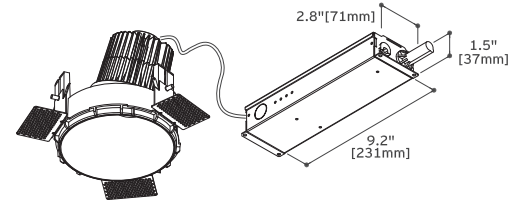

architectural

Kap 5.7" Round Wall-Washer LED

Ceiling Recessed Trimless Wall-Wash

Description

Kap Recessed combines a trimless edge, exquisitely textured finish and deep recess of the highest quality LED or halogen light source to form a sculptural blend of architecture and science. When installed, the ceiling appears as if crafted from a thick, rich material and the room glows with striking colors rendered in crisp white light.

Lamps

- LED: Xicato
  17W, 1400lm, 2700K, CRI 98
  19.5W, 2000lm, 3000K, CRI 80

Construction

- Cast aluminum specular reflector with a matte finish
- Lamp module is diffused with a low mineral content, color neutral, glass diffuser

Notes

- Fixture comes with separate trimless installation frame which allows for installation in sheet rock and special construction ceilings up to 1.2" thick
- Listings: UL Listed, IP44 damp location

Electrical

- Fixture is constant current, low voltage 17W or 19.5W LED (integral)
- Non-IC rated splice box for retrofit or new construction contains 0-10v constant current dimmable driver

Housing

- Non-IC rated housing for new construction, 20 ga. sheetmetal supplied within (2) mounting bars and removable mounting brackets
- Non-IC rated splice box for retrofit and new construction available

Photometrics

For current IES files please visit usa.flos.com

Warranty

2 years from date of sale

How to Specify ex. 03.4498.GL.B90

QTY	Item Number	Description	Finish	Power Supply
	03.4498	Kap Recessed 5.7" Round Wall-Washer, LED, 17W, 1400lm, 2700K, CRI 98	☐ 74 = Black ☐ B1 = White ☐ BU = Blue ☐ CU = Copper ☐ GL = Gold	B90 = Housing with LED driver, non-dimmable, 120-277V B9V = Housing with LED driver, 0-10V, 120-277V BUL = Splice Box, 1% dim, 0-10V, 120V B7U = Splice Box, 1% dim, 0-10V, 277V BGT = Splice box, 10% Dim, ELV, 120V
	03.4475	Kap Recessed 5.7" Round Wall-Washer, LED, 19.5W, 2000lm, 3000K, CRI 80	☐ 74 = Black ☐ B1 = White ☐ BU = Blue ☐ CU = Copper ☐ GL = Gold	B90 = Housing with LED driver, non-dimmable, 120-277V B9V = Housing with LED driver, 0-10V, 120-277V BUL = Splice Box, 1% dim, 0-10V, 120V B7U = Splice Box, 1% dim, 0-10V, 277V BGT = Splice box, 10% Dim, ELV, 120V

Optional Accessories

Image	QTY	Item Number	Description
		08.8491.xx	Trimmed Installation Frame Kap 5.7" Wall-Washer (to match fixture finish)