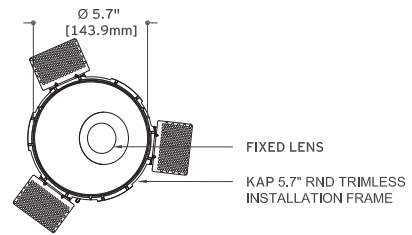

architectural

Kap 5.7" Round Wall-Washer LED

Ceiling Recessed Trimless Wall-Wash

Description

Kap Recessed combines a trimless edge, exquisitely textured finish and deep recess of the highest quality LED or halogen light source to form a sculptural blend of architecture and science. When installed, the ceiling appears as if crafted from a thick, rich material and the room glows with striking colors rendered in crisp white light.

Lamps

- LED: Xicato
  17W, 1400lm, 2700K, CRI 98
  19.5W, 2000lm, 3000K, CRI 80

Construction

- Cast aluminum specular reflector with a matte finish
- Lamp module is diffused with a low mineral content, color neutral, glass diffuser

Notes

- Fixture comes with separate trimless installation frame which allows for installation in sheet rock and special construction ceilings up to 1.2" thick
- Listings: UL Listed, IP44 damp location

Electrical

- Fixture is constant current, low voltage 17W or 19.5W LED (integral)
- Non-IC rated splice box for retrofit or new construction contains 0-10v constant current dimmable driver

Housing

- Non-IC rated housing for new construction, 20 ga. sheetmetal supplied within (2) mounting bars and removable mounting brackets
- Non-IC rated splice box for retrofit and new construction available

Photometrics

For current IES files please visit usa.flos.com

Warranty

2 years from date of sale

How to Specify ex. 03.4498.GL.B90

QTY	Item Number	Description	Finish	Power Supply
	03.4498	Kap Recessed 5.7" Round Wall-Washer, LED, 17W, 1400lm, 2700K, CRI 98	☐ 74 = Black ☐ B1 = White ☐ BU = Blue ☐ CU = Copper ☐ GL = Gold	B90 = Housing with LED driver, non-dimmable, 120-277V B9V = Housing with LED driver, 0-10V, 120-277V BUL = Splice Box, 1% dim, 0-10V, 120V B7U = Splice Box, 1% dim, 0-10V, 277V BGT = Splice box, 10% Dim, ELV, 120V
	03.4475	Kap Recessed 5.7" Round Wall-Washer, LED, 19.5W, 2000lm, 3000K, CRI 80	☐ 74 = Black ☐ B1 = White ☐ BU = Blue ☐ CU = Copper ☐ GL = Gold	B90 = Housing with LED driver, non-dimmable, 120-277V B9V = Housing with LED driver, 0-10V, 120-277V BUL = Splice Box, 1% dim, 0-10V, 120V B7U = Splice Box, 1% dim, 0-10V, 277V BGT = Splice box, 10% Dim, ELV, 120V

Optional Accessories

Image	QTY	Item Number	Description
		08.8491.xx	Trimmed Installation Frame Kap 5.7" Wall-Washer (to match fixture finish)