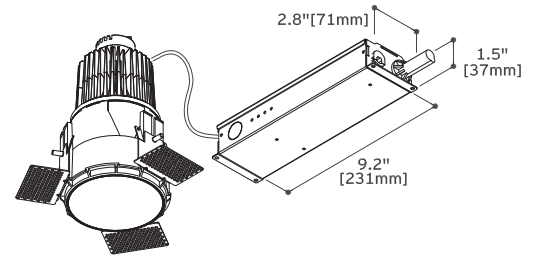

architectural

Kap 4.1" Round LED

Ceiling Recessed Trimless Fixed Direct

Description

Kap Recessed combines a trimless edge, exquisitely textured finish and deep recess of the highest quality LED source to form a sculptural blend of architecture and science. When installed, the ceiling appears as if crafted from a thick, rich material and the room glows with striking colors rendered in crisp white light.

Lamps

- LED: Xicato
  11.7W, 1300lm, 3000K, CRI 80, 38°
  15.6W, 1300lm, 2700K, CRI 98, 38°

Construction

- Cast aluminum specular reflector with a matte finish behind lens cone
- Lamp module is diffused with a low mineral content, color neutral, polymeric diffuser

Notes

- Fixture comes with separate trimless installation frame which allows for installation in sheet rock and special construction ceilings up to 1.2" thick
- Listings: UL Listed, IP44 damp location

Electrical

- Fixture is constant current, low voltage 11.7W or 15.6W LED (integral)
- Non-IC rated splice box for retrofit or new construction contains 0-10v constant current dimmable driver

Housing

- Non-IC rated housing for new construction, 20 ga. sheetmetal supplied within (2) mounting bars and removable mounting brackets
- Non-IC rated splice box for retrofit and new construction available

Photometrics

For current IES files please visit usa.flos.com

Warranty

2 years from date of sale

Fixture Type .....

Job Name .....

How to Specify ex. 03.4407.GL.B90

QTY	Item Number	Description	Finish	Power Supply
	03.4407	Kap Recessed 4.1" Round, LED, 11.7W, 1300lm, 3000K, CRI 80	☐ 74 = Black ☐ B1 = White ☐ BU = Blue ☐ CU = Copper ☐ GL = Gold	B90 = Housing with LED driver, non-dimmable, 120-277V B9V = Housing with LED driver, 0-10V, 120-277V BUL = Splice Box, 1% dim, 0-10V, 120V B7U = Splice Box, 1% dim, 0-10V, 277V BGT = Splice box, 10% Dim, ELV, 120V
	03.4494	Kap Recessed 4.1" Round, LED, 15.6W, 1300lm, 2700K, CRI 98	☐ 74 = Black ☐ B1 = White ☐ BU = Blue ☐ CU = Copper ☐ GL = Gold	B90 = Housing with LED driver, non-dimmable, 120-277V B9V = Housing with LED driver, 0-10V, 120-277V BUL = Splice Box, 1% dim, 0-10V, 120V B7U = Splice Box, 1% dim, 0-10V, 277V BGT = Splice box, 10% Dim, ELV, 120V