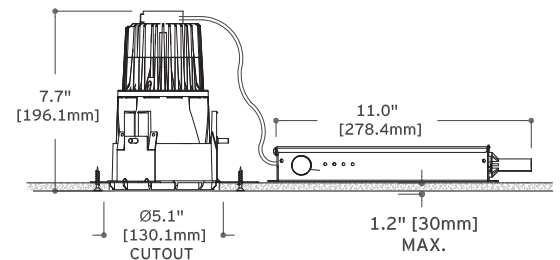

architectural

Kap 4.1" Round LED

Ceiling Recessed Trimless Fixed Direct

Description

Kap Recessed combines a trimless edge, exquisitely textured finish and deep recess of the highest quality LED source to form a sculptural blend of architecture and science. When installed, the ceiling appears as if crafted from a thick, rich material and the room glows with striking colors rendered in crisp white light.

Lamps

- LED: Xicato
  11.7W, 1300lm, 3000K, CRI 80, 38°
  15.6W, 1300lm, 2700K, CRI 98, 38°

Construction

- Cast aluminum specular reflector with a matte finish behind lens cone
- Lamp module is diffused with a low mineral content, color neutral, polymeric diffuser

Notes

- Fixture comes with separate trimless installation frame which allows for installation in sheet rock and special construction ceilings up to 1.2" thick
- Listings: UL Listed, IP44 damp location

Electrical

- Fixture is constant current, low voltage 11.7W or 15.6W LED (integral)
- Non-IC rated splice box for retrofit or new construction contains 0-10v constant current dimmable driver

Housing

- Non-IC rated housing for new construction, 20 ga. sheetmetal supplied within (2) mounting bars and removable mounting brackets
- Non-IC rated splice box for retrofit and new construction available

Photometrics

For current IES files please visit usa.flos.com

Warranty

2 years from date of sale

Fixture Type .....

Job Name .....

How to Specify ex. 03.4407.GL.B90

QTY	Item Number	Description	Finish	Power Supply
	03.4407	Kap Recessed 4.1" Round, LED, 11.7W, 1300lm, 3000K, CRI 80	☐ 74 = Black ☐ B1 = White ☐ BU = Blue ☐ CU = Copper ☐ GL = Gold	B90 = Housing with LED driver, non-dimmable, 120-277V B9V = Housing with LED driver, 0-10V, 120-277V BUL = Splice Box, 1% dim, 0-10V, 120V B7U = Splice Box, 1% dim, 0-10V, 277V BGT = Splice box, 10% Dim, ELV, 120V
	03.4494	Kap Recessed 4.1" Round, LED, 15.6W, 1300lm, 2700K, CRI 98	☐ 74 = Black ☐ B1 = White ☐ BU = Blue ☐ CU = Copper ☐ GL = Gold	B90 = Housing with LED driver, non-dimmable, 120-277V B9V = Housing with LED driver, 0-10V, 120-277V BUL = Splice Box, 1% dim, 0-10V, 120V B7U = Splice Box, 1% dim, 0-10V, 277V BGT = Splice box, 10% Dim, ELV, 120V