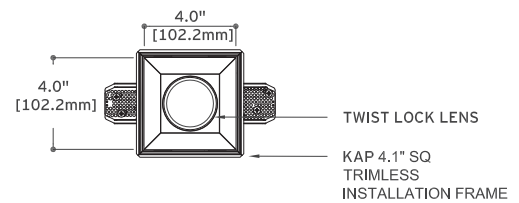

architectural

Kap 4.1" Squared LED

Ceiling Recessed Fixed Downlight

Description

Kap Recessed combines a trimless edge, exquisitely textured finish and deep recess of the highest quality LED source to form a sculptural blend of architecture and science. When installed, the ceiling appears as if crafted from a thick, rich material and the room glows with striking colors rendered in crisp white light.

Lamps

- LED: Xicato
11.7W, 1300lm, 3000K, CRI 80, 45°
15.6W, 1300lm, 2700K, CRI 98, 45°

Construction

- Cast aluminum specular reflector with a matte finish
- Lamp module is diffused with a low mineral content, color neutral, glass diffuser

Photometrics

For current IES files please visit usa.flos.com

Warranty

2 years from date of sale

Fixture Type

Job Name

How to Specify ex. 03.4570.GL.B90

QTY	Item Number	Description	Finish	Power Supply
	03.4570	Kap Recessed 4.1" Square, LED, 11.7W, 1300lm, 3000K, CRI 80	<input type="checkbox"/> 74 = Black <input type="checkbox"/> B1 = White <input type="checkbox"/> BU = Blue <input type="checkbox"/> CU = Copper <input type="checkbox"/> GL = Gold	B90 = Housing with LED driver, non-dimmable, 120-277V B9V = Housing with LED driver, 0-10V, 120-277V BUL = Splice Box, 1% dim, 0-10V, 120V B7U = Splice Box, 1% dim, 0-10V, 277V BGT = Splice box, 10% Dim, ELV, 120V
	03.4595	Kap Recessed 4.1" Square, LED, 15.6W, 1300lm, 2700K, CRI 98	<input type="checkbox"/> 74 = Black <input type="checkbox"/> B1 = White <input type="checkbox"/> BU = Blue <input type="checkbox"/> CU = Copper <input type="checkbox"/> GL = Gold	B90 = Housing with LED driver, non-dimmable, 120-277V B9V = Housing with LED driver, 0-10V, 120-277V BUL = Splice Box, 1% dim, 0-10V, 120V B7U = Splice Box, 1% dim, 0-10V, 277V BGT = Splice box, 10% Dim, ELV, 120V