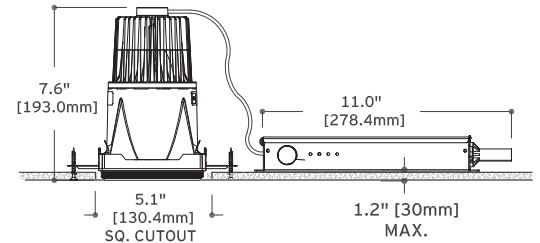

architectural

Kap 4.1" Squared LED

Ceiling Recessed Fixed Downlight

Description

Kap Recessed combines a trimless edge, exquisitely textured finish and deep recess of the highest quality LED source to form a sculptural blend of architecture and science. When installed, the ceiling appears as if crafted from a thick, rich material and the room glows with striking colors rendered in crisp white light.

Notes

- Fixture comes with separate trimless installation frame which allows for installation in sheet rock and special construction ceilings up to 1.2" thick
- Listings: UL Listed, IP44 damp location

Electrical

Photometrics

For current IES files please visit usa.flos.com

Warranty

2 years from date of sale

Fixture Type

Job Name

How to Specify ex. 03.4570.GL.B90

QTY	Item Number	Description	Finish	Power Supply
	03.4570	Kap Recessed 4.1" Square, LED, 11.7W, 1300lm, 3000K, CRI 80	<input type="checkbox"/> 74 = Black <input type="checkbox"/> B1 = White <input type="checkbox"/> BU = Blue <input type="checkbox"/> CU = Copper <input type="checkbox"/> GL = Gold	B90 = Housing with LED driver, non-dimmable, 120-277V B9V = Housing with LED driver, 0-10V, 120-277V BUL = Splice Box, 1% dim, 0-10V, 120V B7U = Splice Box, 1% dim, 0-10V, 277V BGT = Splice box, 10% Dim, ELV, 120V
	03.4595	Kap Recessed 4.1" Square, LED, 15.6W, 1300lm, 2700K, CRI 98	<input type="checkbox"/> 74 = Black <input type="checkbox"/> B1 = White <input type="checkbox"/> BU = Blue <input type="checkbox"/> CU = Copper <input type="checkbox"/> GL = Gold	B90 = Housing with LED driver, non-dimmable, 120-277V B9V = Housing with LED driver, 0-10V, 120-277V BUL = Splice Box, 1% dim, 0-10V, 120V B7U = Splice Box, 1% dim, 0-10V, 277V BGT = Splice box, 10% Dim, ELV, 120V