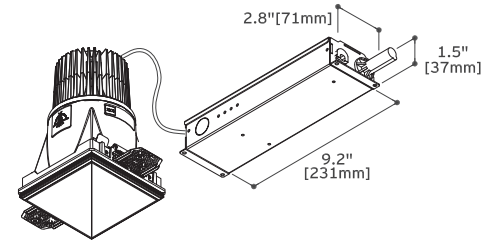

architectural

Kap 4.1" Squared LED

Ceiling Recessed Fixed Downlight

Description

Kap Recessed combines a trimless edge, exquisitely textured finish and deep recess of the highest quality LED source to form a sculptural blend of architecture and science. When installed, the ceiling appears as if crafted from a thick, rich material and the room glows with striking colors rendered in crisp white light.

Notes

- Fixture comes with separate trimless installation frame which allows for installation in sheet rock and special construction ceilings up to 1.2" thick
- Listings: UL Listed, IP44 damp location

Electrical

Photometrics

For current IES files please visit usa.flos.com

Warranty

2 years from date of sale

Fixture Type

Job Name

How to Specify ex. 03.4570.GL.B90

QTY	Item Number	Description	Finish	Power Supply
	03.4570	Kap Recessed 4.1" Square, LED, 11.7W, 1300lm, 3000K, CRI 80	<input type="checkbox"/> 74 = Black <input type="checkbox"/> B1 = White <input type="checkbox"/> BU = Blue <input type="checkbox"/> CU = Copper <input type="checkbox"/> GL = Gold	B90 = Housing with LED driver, non-dimmable, 120-277V B9V = Housing with LED driver, 0-10V, 120-277V BUL = Splice Box, 1% dim, 0-10V, 120V B7U = Splice Box, 1% dim, 0-10V, 277V BGT = Splice box, 10% Dim, ELV, 120V
	03.4595	Kap Recessed 4.1" Square, LED, 15.6W, 1300lm, 2700K, CRI 98	<input type="checkbox"/> 74 = Black <input type="checkbox"/> B1 = White <input type="checkbox"/> BU = Blue <input type="checkbox"/> CU = Copper <input type="checkbox"/> GL = Gold	B90 = Housing with LED driver, non-dimmable, 120-277V B9V = Housing with LED driver, 0-10V, 120-277V BUL = Splice Box, 1% dim, 0-10V, 120V B7U = Splice Box, 1% dim, 0-10V, 277V BGT = Splice box, 10% Dim, ELV, 120V