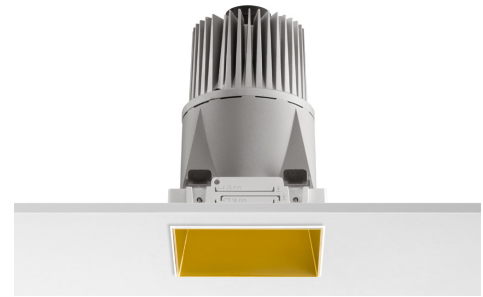

architectural

Kap 4.1" Squared LED

Ceiling Recessed Fixed Downlight

Description

Kap Recessed combines a trimless edge, exquisitely textured finish and deep recess of the highest quality LED source to form a sculptural blend of architecture and science. When installed, the ceiling appears as if crafted from a thick, rich material and the room glows with striking colors rendered in crisp white light.

Lamps

- LED: Xicato
11.7W, 1300lm, 3000K, CRI 80, 45°
15.6W, 1300lm, 2700K, CRI 98, 45°

Construction

- Cast aluminum specular reflector with a matte finish
- Lamp module is diffused with a low mineral content, color neutral, glass diffuser

Photometrics

For current IES files please visit usa.flos.com

Warranty

2 years from date of sale

Fixture Type

Job Name

How to Specify ex. 03.4570.GL.B90

QTY	Item Number	Description	Finish	Power Supply
	03.4570	Kap Recessed 4.1" Square, LED, 11.7W, 1300lm, 3000K, CRI 80	<input type="checkbox"/> 74 = Black <input type="checkbox"/> B1 = White <input type="checkbox"/> BU = Blue <input type="checkbox"/> CU = Copper <input type="checkbox"/> GL = Gold	B90 = Housing with LED driver, non-dimmable, 120-277V B9V = Housing with LED driver, 0-10V, 120-277V BUL = Splice Box, 1% dim, 0-10V, 120V B7U = Splice Box, 1% dim, 0-10V, 277V BGT = Splice box, 10% Dim, ELV, 120V
	03.4595	Kap Recessed 4.1" Square, LED, 15.6W, 1300lm, 2700K, CRI 98	<input type="checkbox"/> 74 = Black <input type="checkbox"/> B1 = White <input type="checkbox"/> BU = Blue <input type="checkbox"/> CU = Copper <input type="checkbox"/> GL = Gold	B90 = Housing with LED driver, non-dimmable, 120-277V B9V = Housing with LED driver, 0-10V, 120-277V BUL = Splice Box, 1% dim, 0-10V, 120V B7U = Splice Box, 1% dim, 0-10V, 277V BGT = Splice box, 10% Dim, ELV, 120V

architectural

Kap 4.1" Squared LED

Ceiling Recessed Fixed Downlight

Housing 08.8534.00B90 Ceiling Recessed

Description

Kap Recessed 4.1" Squared, LED, Accessory housing, 120-277 Not dimmable

Fixture Type

Job Name