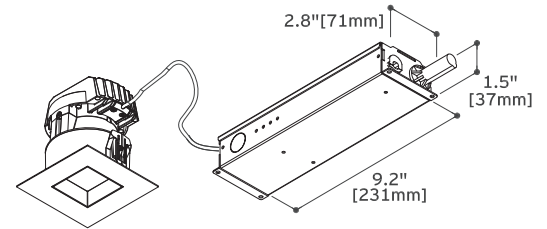

Notes

- Maximum tilt angle 40°
- Maximum rotation 360°
- Factory suggests 6.1" (155mm) minimum plenum height
- Listings: UL Listed, IP44 damp location with added lens

Electrical

- Non-IC rated splice box for retrofit or new construction contains 0-10v constant current dimmable driver

Photometrics

For current IES files please visit usa.flos.com

Warranty

2 years from date of sale

How to Specify ex. 03.4987.GL.UL

QTY	Item Number	Beam Angle	Description	Finish	Power Supply
	03.4987	15	Light Sniper Adjustable Square, LED, 11W, 910lm, 2700K, CRI 90	<input type="checkbox"/> 06 = White Trim/Chrome Ring <input type="checkbox"/> 14 = White Trim/Black Ring <input type="checkbox"/> GL = White Trim/Gold Ring	UL = Splice box 1% dim, 0-10V, 120V 7U = Splice box 1% dim, 0-10V, 277V GT = Splice box, 10% dim, ELV, 120V
	03.4999	26	Light Sniper Adjustable Square, LED, 11W, 910lm, 2700K, CRI 90	<input type="checkbox"/> 06 = White Trim/Chrome Ring <input type="checkbox"/> 14 = White Trim/Black Ring <input type="checkbox"/> GL = White Trim/Gold Ring	UL = Splice box 1% dim, 0-10V, 120V 7U = Splice box 1% dim, 0-10V, 277V GT = Splice box, 10% dim, ELV, 120V
	03.4986	15	Light Sniper Adjustable Square, LED, 11W, 1210lm, 3000K, CRI 80	<input type="checkbox"/> 06 = White Trim/Chrome Ring <input type="checkbox"/> 14 = White Trim/Black Ring <input type="checkbox"/> GL = White Trim/Gold Ring	UL = Splice box 1% dim, 0-10V, 120V 7U = Splice box 1% dim, 0-10V, 277V GT = Splice box, 10% dim, ELV, 120V
	03.4998	26	Light Sniper Adjustable Square, LED, 11W, 1210lm, 3000K, CRI 80	<input type="checkbox"/> 06 = White Trim/Chrome Ring <input type="checkbox"/> 14 = White Trim/Black Ring <input type="checkbox"/> GL = White Trim/Gold Ring	UL = Splice box 1% dim, 0-10V, 120V 7U = Splice box 1% dim, 0-10V, 277V GT = Splice box, 10% dim, ELV, 120V