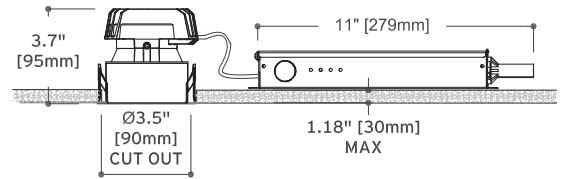

architectural

Light Sniper Adjustable Square LED

Ceiling Recessed Trimmed Adjustable Accent

Fixture Type .....

Job Name .....

Description

High performance recessed luminaires available for halogen, metal halide, or integral LED. With a 1.75" aperture and a true 40 degree aiming angle, the Light Sniper offers high comfort due to the back visual position of the light source. Toolless aiming holds its focus indefinitely. Fixed, adjustable and wallwash versions available.

Lamps

- LED: Cree
  11W, 910lm, 2700K, CRI 90
  11W, 1210lm, 3000K, CRI 80

Construction

- Fixture made of two die cast aluminum bodies.
- Round trim made of steel sheet 1/16" thick with white matte finish.
- It incorporates inner trim ring in three different finishes: black, matte gold and chrome.
- Inner ring can be removed for easy access to the adjustable components.

Notes

- Maximum tilt angle 40°
- Maximum rotation 360°
- Factory suggests 6.1" (155mm) minimum plenum height
- Listings: UL Listed, IP44 damp location with added lens

Electrical

- Non-IC rated splice box for retrofit or new construction contains 0-10v constant current dimmable driver

Photometrics

For current IES files please visit usa.flos.com

Warranty

2 years from date of sale

How to Specify ex. 03.4987.GL.UL

QTY	Item Number	Beam Angle	Description	Finish	Power Supply
	03.4987	15	Light Sniper Adjustable Square, LED, 11W, 910lm, 2700K, CRI 90	☐ 06 = White Trim/Chrome Ring ☐ 14 = White Trim/Black Ring ☐ GL = White Trim/Gold Ring	UL = Splice box 1% dim, 0-10V, 120V 7U = Splice box 1% dim, 0-10V, 277V GT = Splice box, 10% dim, ELV, 120V
	03.4999	26	Light Sniper Adjustable Square, LED, 11W, 910lm, 2700K, CRI 90	☐ 06 = White Trim/Chrome Ring ☐ 14 = White Trim/Black Ring ☐ GL = White Trim/Gold Ring	UL = Splice box 1% dim, 0-10V, 120V 7U = Splice box 1% dim, 0-10V, 277V GT = Splice box, 10% dim, ELV, 120V
	03.4986	15	Light Sniper Adjustable Square, LED, 11W, 1210lm, 3000K, CRI 80	☐ 06 = White Trim/Chrome Ring ☐ 14 = White Trim/Black Ring ☐ GL = White Trim/Gold Ring	UL = Splice box 1% dim, 0-10V, 120V 7U = Splice box 1% dim, 0-10V, 277V GT = Splice box, 10% dim, ELV, 120V
	03.4998	26	Light Sniper Adjustable Square, LED, 11W, 1210lm, 3000K, CRI 80	☐ 06 = White Trim/Chrome Ring ☐ 14 = White Trim/Black Ring ☐ GL = White Trim/Gold Ring	UL = Splice box 1% dim, 0-10V, 120V 7U = Splice box 1% dim, 0-10V, 277V GT = Splice box, 10% dim, ELV, 120V