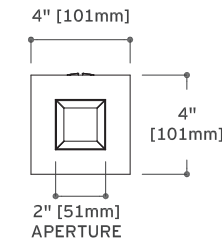

Warranty

2 years from date of sale

How to Specify ex. 03.4987.GL.UL

QTY	Item Number	Beam Angle	Description	Finish	Power Supply
	03.4987	15	Light Sniper Adjustable Square, LED, 11W, 910lm, 2700K, CRI 90	☐ 06 = White Trim/Chrome Ring ☐ 14 = White Trim/Black Ring ☐ GL = White Trim/Gold Ring	UL = Splice box 1% dim, 0-10V, 120V 7U = Splice box 1% dim, 0-10V, 277V GT = Splice box, 10% dim, ELV, 120V
	03.4999	26	Light Sniper Adjustable Square, LED, 11W, 910lm, 2700K, CRI 90	☐ 06 = White Trim/Chrome Ring ☐ 14 = White Trim/Black Ring ☐ GL = White Trim/Gold Ring	UL = Splice box 1% dim, 0-10V, 120V 7U = Splice box 1% dim, 0-10V, 277V GT = Splice box, 10% dim, ELV, 120V
	03.4986	15	Light Sniper Adjustable Square, LED, 11W, 1210lm, 3000K, CRI 80	☐ 06 = White Trim/Chrome Ring ☐ 14 = White Trim/Black Ring ☐ GL = White Trim/Gold Ring	UL = Splice box 1% dim, 0-10V, 120V 7U = Splice box 1% dim, 0-10V, 277V GT = Splice box, 10% dim, ELV, 120V
	03.4998	26	Light Sniper Adjustable Square, LED, 11W, 1210lm, 3000K, CRI 80	☐ 06 = White Trim/Chrome Ring ☐ 14 = White Trim/Black Ring ☐ GL = White Trim/Gold Ring	UL = Splice box 1% dim, 0-10V, 120V 7U = Splice box 1% dim, 0-10V, 277V GT = Splice box, 10% dim, ELV, 120V