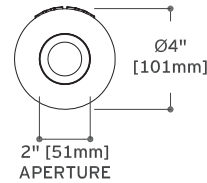

Lamps

- LED: Cree
11W, 910lm, 2700K, CRI 90
11W, 1210lm, 3000K, CRI 80

Construction

- Fixture made of two die cast aluminum bodies.
- Round trim made of steel sheet 1/16" thick with white matte finish.
- It incorporates inner trim ring in three different finishes: black, matte gold and chrome

Photometrics

For current IES files please visit usa.flos.com

Warranty

2 years from date of sale

Fixture Type

Job Name

How to Specify ex. 03.4981.GL.UL

QTY	Item Number	Beam Angle	Description	Finish	Power Supply
	03.4981	15	Light Sniper Fixed Round, LED, 11W, 910lm, 2700K, CRI 90	<input type="checkbox"/> 06 = White Trim/Chrome Ring <input type="checkbox"/> 14 = White Trim/Black Ring <input type="checkbox"/> GL = White Trim/Gold Ring	UL = Splice box 1% dim, 0-10V, 120V 7U = Splice box 1% dim, 0-10V, 277V GT = Splice box, 10% dim, ELV, 120V
	03.4993	26	Light Sniper Fixed Round, LED, 11W, 910lm, 2700K, CRI 90	<input type="checkbox"/> 06 = White Trim/Chrome Ring <input type="checkbox"/> 14 = White Trim/Black Ring <input type="checkbox"/> GL = White Trim/Gold Ring	UL = Splice box 1% dim, 0-10V, 120V 7U = Splice box 1% dim, 0-10V, 277V GT = Splice box, 10% dim, ELV, 120V
	03.4980	15	Light Sniper Fixed Round, LED, 11W, 1210lm, 3000K, CRI 80	<input type="checkbox"/> 06 = White Trim/Chrome Ring <input type="checkbox"/> 14 = White Trim/Black Ring <input type="checkbox"/> GL = White Trim/Gold Ring	UL = Splice box 1% dim, 0-10V, 120V 7U = Splice box 1% dim, 0-10V, 277V GT = Splice box, 10% dim, ELV, 120V
	03.4992	26	Light Sniper Fixed Round, LED, 11W, 1210lm, 3000K, CRI 80	<input type="checkbox"/> 06 = White Trim/Chrome Ring <input type="checkbox"/> 14 = White Trim/Black Ring <input type="checkbox"/> GL = White Trim/Gold Ring	UL = Splice box 1% dim, 0-10V, 120V 7U = Splice box 1% dim, 0-10V, 277V GT = Splice box, 10% dim, ELV, 120V