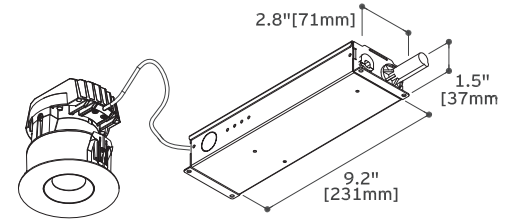

Photometrics

For current IES files please visit usa.flos.com

Warranty

2 years from date of sale

Fixture Type

Job Name

How to Specify ex. 03.4981.GL.UL

QTY	Item Number	Beam Angle	Description	Finish	Power Supply
	03.4981	15	Light Sniper Fixed Round, LED, 11W, 910lm, 2700K, CRI 90	<input type="checkbox"/> 06 = White Trim/Chrome Ring <input type="checkbox"/> 14 = White Trim/Black Ring <input type="checkbox"/> GL = White Trim/Gold Ring	UL = Splice box 1% dim, 0-10V, 120V 7U = Splice box 1% dim, 0-10V, 277V GT = Splice box, 10% dim, ELV, 120V
	03.4993	26	Light Sniper Fixed Round, LED, 11W, 910lm, 2700K, CRI 90	<input type="checkbox"/> 06 = White Trim/Chrome Ring <input type="checkbox"/> 14 = White Trim/Black Ring <input type="checkbox"/> GL = White Trim/Gold Ring	UL = Splice box 1% dim, 0-10V, 120V 7U = Splice box 1% dim, 0-10V, 277V GT = Splice box, 10% dim, ELV, 120V
	03.4980	15	Light Sniper Fixed Round, LED, 11W, 1210lm, 3000K, CRI 80	<input type="checkbox"/> 06 = White Trim/Chrome Ring <input type="checkbox"/> 14 = White Trim/Black Ring <input type="checkbox"/> GL = White Trim/Gold Ring	UL = Splice box 1% dim, 0-10V, 120V 7U = Splice box 1% dim, 0-10V, 277V GT = Splice box, 10% dim, ELV, 120V
	03.4992	26	Light Sniper Fixed Round, LED, 11W, 1210lm, 3000K, CRI 80	<input type="checkbox"/> 06 = White Trim/Chrome Ring <input type="checkbox"/> 14 = White Trim/Black Ring <input type="checkbox"/> GL = White Trim/Gold Ring	UL = Splice box 1% dim, 0-10V, 120V 7U = Splice box 1% dim, 0-10V, 277V GT = Splice box, 10% dim, ELV, 120V

architectural

Light Sniper Fixed Round LED

Ceiling Recessed Trimmed Fixed Downlight

Fixture Type

Job Name

Optional Accessories

Image	QTY	Item Number	Description
		08.8041.68	Elliptical Lens
		08.8412.14	Honeycomb anti-glare louvre
		08.8239.00A	Flush trim
		08.8243.00	Ceiling protector accessory to be used without housing for trimmed application