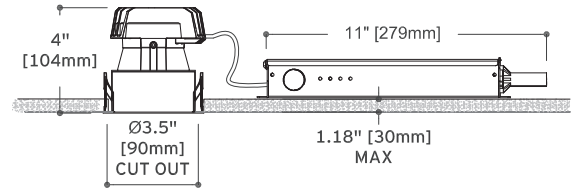

Lamps

- LED: Cree
11W, 910lm, 2700K, CRI 90
11W, 1210lm, 3000K, CRI 80

Construction

- Fixture made of two die cast aluminum bodies.
- Round trim made of steel sheet 1/16" thick with white matte finish.
- It incorporates inner trim ring in three different finishes: black, matte gold and chrome

Photometrics

For current IES files please visit usa.flos.com

Warranty

2 years from date of sale

Fixture Type

Job Name

How to Specify ex. 03.4981.GL.UL

QTY	Item Number	Beam Angle	Description	Finish	Power Supply
	03.4981	15	Light Sniper Fixed Round, LED, 11W, 910lm, 2700K, CRI 90	<input type="checkbox"/> 06 = White Trim/Chrome Ring <input type="checkbox"/> 14 = White Trim/Black Ring <input type="checkbox"/> GL = White Trim/Gold Ring	UL = Splice box 1% dim, 0-10V, 120V 7U = Splice box 1% dim, 0-10V, 277V GT = Splice box, 10% dim, ELV, 120V
	03.4993	26	Light Sniper Fixed Round, LED, 11W, 910lm, 2700K, CRI 90	<input type="checkbox"/> 06 = White Trim/Chrome Ring <input type="checkbox"/> 14 = White Trim/Black Ring <input type="checkbox"/> GL = White Trim/Gold Ring	UL = Splice box 1% dim, 0-10V, 120V 7U = Splice box 1% dim, 0-10V, 277V GT = Splice box, 10% dim, ELV, 120V
	03.4980	15	Light Sniper Fixed Round, LED, 11W, 1210lm, 3000K, CRI 80	<input type="checkbox"/> 06 = White Trim/Chrome Ring <input type="checkbox"/> 14 = White Trim/Black Ring <input type="checkbox"/> GL = White Trim/Gold Ring	UL = Splice box 1% dim, 0-10V, 120V 7U = Splice box 1% dim, 0-10V, 277V GT = Splice box, 10% dim, ELV, 120V
	03.4992	26	Light Sniper Fixed Round, LED, 11W, 1210lm, 3000K, CRI 80	<input type="checkbox"/> 06 = White Trim/Chrome Ring <input type="checkbox"/> 14 = White Trim/Black Ring <input type="checkbox"/> GL = White Trim/Gold Ring	UL = Splice box 1% dim, 0-10V, 120V 7U = Splice box 1% dim, 0-10V, 277V GT = Splice box, 10% dim, ELV, 120V