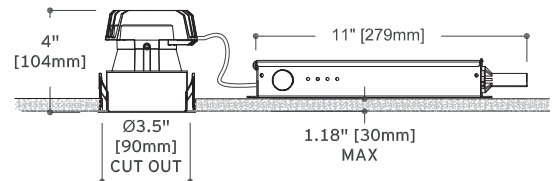

## Construction

- Fixture made of two injected aluminum bodies.
- Round trim made of steel sheet 1/16" thick with white matte finish.
- It incorporates inner trim ring in three different finishes: black, matte gold and chrome

## Notes

- Factory suggests 6.5" (165mm) minimum plenum height
- Listings: UL Listed, IP44 damp location with added lens included into the product