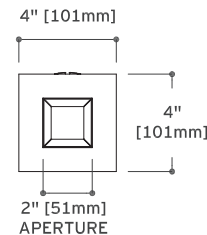

## Notes

- Factory suggests 6.5" (165mm) minimum plenum height
- Listings: UL Listed, IP44 damp location with added lens included into the product