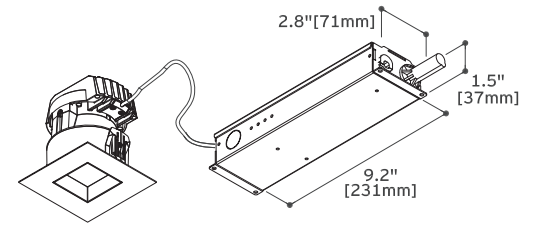

architectural

Light Sniper Fixed Square LED

Ceiling Recessed Trimmed Fixed Downlight

Fixture Type .....

Job Name .....

Description

High performance recessed luminaires available for halogen, metal halide, or integral LED. With a 1.75" aperture and a true 40 degree aiming angle, the Light Sniper offers high comfort due to the back visual position of the light source. Toolless aiming holds its focus indefinitely. Fixed, adjustable and wallwash versions available.

Lamps

- LED: Cree
  11W, 910lm, 2700K, CRI 90
  11W, 1210lm, 3000K, CRI 90

Electrical

- Non-IC rated splice box for retrofit or new construction contains 0-10v constant current dimmable driver

Construction

- Fixture made of two injected aluminum bodies.
- Round trim made of steel sheet 1/16" thick with white matte finish.
- It incorporates inner trim ring in three different finishes: black, matte gold and chrome

Photometrics

For current IES files please visit usa.flos.com

Warranty

2 years from date of sale

Notes

- Factory suggests 6.5" (165mm) minimum plenum height
- Listings: UL Listed, IP44 damp location with added lens included into the product

How to Specify ex. 03.4983.GL.UL

QTY	Item Number	Beam Angle	Description	Finish	Power Supply
	03.4983	15	Light Sniper Fixed Square, LED, 11W, 910lm, 2700K, CRI 90	☐ 06 = White Trim/Chrome Ring ☐ 14 = White Trim/Black Ring ☐ GL = White Trim/Gold Ring	UL = Splice box 1% dim, 0-10V, 120V 7U = Splice box 1% dim, 0-10V, 277V GT = Splice box, 10% dim, ELV, 120V
	03.4995	26	Light Sniper Fixed Square, LED, 11W, 910lm, 2700K, CRI 90	☐ 06 = White Trim/Chrome Ring ☐ 14 = White Trim/Black Ring ☐ GL = White Trim/Gold Ring	UL = Splice box 1% dim, 0-10V, 120V 7U = Splice box 1% dim, 0-10V, 277V GT = Splice box, 10% dim, ELV, 120V
	03.4982	15	Light Sniper Fixed Square, LED, 11W, 1210lm, 3000K, CRI 80	☐ 06 = White Trim/Chrome Ring ☐ 14 = White Trim/Black Ring ☐ GL = White Trim/Gold Ring	UL = Splice box 1% dim, 0-10V, 120V 7U = Splice box 1% dim, 0-10V, 277V GT = Splice box, 10% dim, ELV, 120V
	03.4994	26	Light Sniper Fixed Square, LED, 11W, 1210lm, 3000K, CRI 80	☐ 06 = White Trim/Chrome Ring ☐ 14 = White Trim/Black Ring ☐ GL = White Trim/Gold Ring	UL = Splice box 1% dim, 0-10V, 120V 7U = Splice box 1% dim, 0-10V, 277V GT = Splice box, 10% dim, ELV, 120V