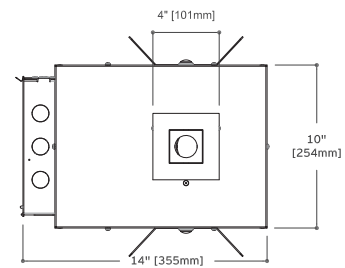

Ceiling Recessed Trimmed Adjustable Downlight

Description

High performance recessed luminaires available for halogen, metal halide, or integral LED. With a 1.75" aperture and a true 40 degree aiming angle, the Light Sniper offers high comfort due to the back visual position of the light source. Toolless aiming holds its focus indefinitely. Fixed, adjustable and wallwash versions available.

Lamps

- Halogen: 50W, MR16, GX5.3
- Metal Halide: 20 or 39W, MR16 MH, GX10

Construction

- Fixture made of two injected aluminum bodies.
- Round trim made of steel sheet 1/16" thick with white matte finish
- It incorporates inner trim ring in three different finishes: black, matte gold and chrome
- Inner ring can be removed for easy access to the adjustable components.
- The metal halide reflectors have a pure aluminum specular finish.

Notes

- Maximum tilt angle 40°
- Maximum rotation 365° rotation
- Fixture's wattage minimum for LED replacement lamp is 20W
- Listings: UL Listed, IP23 dry location only

Electrical

- Halogen fixture includes electronic low voltage transformer
- Metal Halide fixture includes electronic non-dimmable ballast

Housing

- Non-IC rated housing for new construction, 20 ga. Sheetmetal supplied within (2) mounting bars and removable mounting brackets

Photometrics

For current IES files please visit usa.flos.com

Warranty

2 years from date of sale

Fixture Type .....

Job Name .....

How to Specify ex. 03.4671.GL.90

QTY	Item Number	Description	Finish	Power Supply
	03.4671	Light Sniper Adjustable Square, Halogen, 50W, MR16, GX 5.3	☐ 06 = White Trim/Chrome Ring ☐ 14 = White Trim/Matte Black Ring ☐ GL = White Trim/Gold Ring	90 = Housing with integral transformer, ELV, 120V
	03.4676	Light Sniper Adjustable Square, Metal Halide, 20 or 39W, MR16 MH, GX 10	☐ 06 = White Trim/Chrome Ring ☐ 14 = White Trim/Matte Black Ring ☐ GL = White Trim/Gold Ring	90 = Housing with integral ballast, non-dimmable, 120V