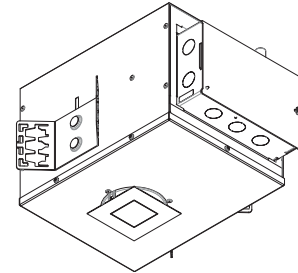

Ceiling Recessed Trimmed Adjustable Downlight

Description

High performance recessed luminaires available for halogen, metal halide, or integral LED. With a 1.75" aperture and a true 40 degree aiming angle, the Light Sniper offers high comfort due to the back visual position of the light source. Toolless aiming holds its focus indefinitely. Fixed, adjustable and wallwash versions available.

Lamps

- Halogen: 50W, MR16, GX5.3
- Metal Halide: 20 or 39W, MR16 MH, GX10

Construction

- Fixture made of two injected aluminum bodies.
- Round trim made of steel sheet 1/16" thick with white matte finish
- It incorporates inner trim ring in three different finishes: black, matte gold and chrome
- Inner ring can be removed for easy access to the adjustable components.
- The metal halide reflectors have a pure aluminum specular finish.

Notes

- Maximum tilt angle 40°
- Maximum rotation 365° rotation
- Fixture's wattage minimum for LED replacement lamp is 20W
- Listings: UL Listed, IP23 dry location only

Electrical

- Halogen fixture includes electronic low voltage transformer
- Metal Halide fixture includes electronic non-dimmable ballast

Housing

- Non-IC rated housing for new construction, 20 ga. Sheetmetal supplied within (2) mounting bars and removable mounting brackets

Photometrics

For current IES files please visit usa.flos.com

Warranty

2 years from date of sale

Fixture Type .....

Job Name .....

How to Specify ex. 03.4671.GL.90

QTY	Item Number	Description	Finish	Power Supply
	03.4671	Light Sniper Adjustable Square, Halogen, 50W, MR16, GX 5.3	☐ 06 = White Trim/Chrome Ring ☐ 14 = White Trim/Matte Black Ring ☐ GL = White Trim/Gold Ring	90 = Housing with integral transformer, ELV, 120V
	03.4676	Light Sniper Adjustable Square, Metal Halide, 20 or 39W, MR16 MH, GX 10	☐ 06 = White Trim/Chrome Ring ☐ 14 = White Trim/Matte Black Ring ☐ GL = White Trim/Gold Ring	90 = Housing with integral ballast, non-dimmable, 120V