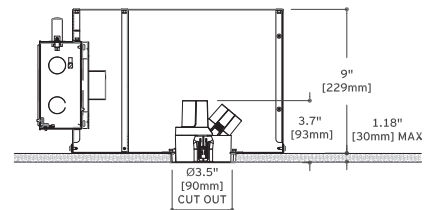

Ceiling Recessed Trimmed Adjustable Downlight

Description

High performance recessed luminaires available for halogen, metal halide, or integral LED. With a 1.75" aperture and a true 40 degree aiming angle, the Light Sniper offers high comfort due to the back visual position of the light source. Toolless aiming holds its focus indefinitely. Fixed, adjustable and wallwash versions available.

Lamps

- Halogen: 50W, MR16, GX5.3
- Metal Halide: 20 or 39W, MR16 MH, GX10

Construction

- Fixture made of two injected aluminum bodies.
- Round trim made of steel sheet 1/16" thick with white matte finish
- It incorporates inner trim ring in three different finishes: black, matte gold and chrome
- Inner ring can be removed for easy access to the adjustable components.
- The metal halide reflectors have a pure aluminum specular finish.

Notes

- Maximum tilt angle 40°
- Maximum rotation 365° rotation
- Fixture's wattage minimum for LED replacement lamp is 20W
- Listings: UL Listed, IP23 dry location only

Electrical

- Halogen fixture includes electronic low voltage transformer
- Metal Halide fixture includes electronic non-dimmable ballast

Housing

- Non-IC rated housing for new construction, 20 ga. Sheetmetal supplied within (2) mounting bars and removable mounting brackets

Photometrics

For current IES files please visit usa.flos.com

Warranty

2 years from date of sale

Fixture Type .....

Job Name .....

How to Specify ex. 03.4671.GL.90

QTY	Item Number	Description	Finish	Power Supply
	03.4671	Light Sniper Adjustable Square, Halogen, 50W, MR16, GX 5.3	☐ 06 = White Trim/Chrome Ring ☐ 14 = White Trim/Matte Black Ring ☐ GL = White Trim/Gold Ring	90 = Housing with integral transformer, ELV, 120V
	03.4676	Light Sniper Adjustable Square, Metal Halide, 20 or 39W, MR16 MH, GX 10	☐ 06 = White Trim/Chrome Ring ☐ 14 = White Trim/Matte Black Ring ☐ GL = White Trim/Gold Ring	90 = Housing with integral ballast, non-dimmable, 120V