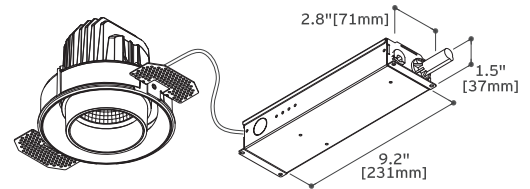

Warranty

2 years from date of sale

How to Specify ex. 03.6621.40.90

QTY	Item Number	Beam Angle	Description	Finish	Power Supply	Required Accessories
	03.6621	16				
	03.6622	24	Light Supply Adjustable Trimless, LED, 26W, 2280lm, 3000K, CRI 98	☐ 14 = Black ☐ 40 = White	90 = Housing with LED driver 830mA, ELV, 120V UL = Splice box, 1% dim, 0-10V, 120V 7U = Splice box, 1% dim, 0-10V, 277V GT = Splice box, 10% dim, ELV, 120V	08.8593.00.90 Light Supply Housing + 08.8119.00.90 Trimless Installation Frame
	03.6623	33				08.8119.00.90 Trimless Installation Frame
	03.6615	16				
	03.6616	24	Light Supply Adjustable Trimless, LED, 28W, 3000lm, 3000K, CRI 80	☐ 14 = Black ☐ 40 = White	90 = Housing with LED driver 1000mA, non-dimmable, 120V UL = Splice box, 1% dim, 0-10V, 120V 7U = Splice box, 1% dim, 0-10V, 277V GT = Splice box, 10% dim, ELV, 120V	08.8589.00.90 Light Supply Housing + 08.8119.00.90 Trimless Installation Frame
	03.6617	33				08.8119.00.90 Trimless Installation Frame