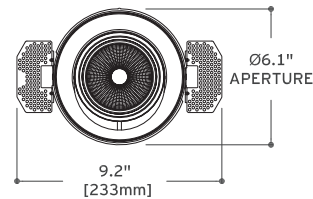

Warranty

2 years from date of sale

How to Specify ex. 03.6621.40.90

QTY	Item Number	Beam Angle	Description	Finish	Power Supply	Required Accessories
	03.6621	16				
	03.6622	24	Light Supply Adjustable Trimless, LED, 26W, 2280lm, 3000K, CRI 98	☐ 14 = Black ☐ 40 = White	90 = Housing with LED driver 830mA, ELV, 120V UL = Splice box, 1% dim, 0-10V, 120V 7U = Splice box, 1% dim, 0-10V, 277V GT = Splice box, 10% dim, ELV, 120V	08.8593.00.90 Light Supply Housing + 08.8119.00.90 Trimless Installation Frame
	03.6623	33				08.8119.00.90 Trimless Installation Frame
	03.6615	16				
	03.6616	24	Light Supply Adjustable Trimless, LED, 28W, 3000lm, 3000K, CRI 80	☐ 14 = Black ☐ 40 = White	90 = Housing with LED driver 1000mA, non-dimmable, 120V UL = Splice box, 1% dim, 0-10V, 120V 7U = Splice box, 1% dim, 0-10V, 277V GT = Splice box, 10% dim, ELV, 120V	08.8589.00.90 Light Supply Housing + 08.8119.00.90 Trimless Installation Frame
	03.6617	33				08.8119.00.90 Trimless Installation Frame