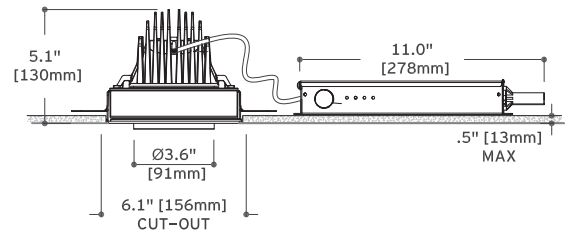

Warranty

2 years from date of sale

How to Specify ex. 03.6621.40.90

QTY	Item Number	Beam Angle	Description	Finish	Power Supply	Required Accessories
	03.6621	16				
	03.6622	24	Light Supply Adjustable Trimless, LED, 26W, 2280lm, 3000K, CRI 98	☐ 14 = Black ☐ 40 = White	90 = Housing with LED driver 830mA, ELV, 120V UL = Splice box, 1% dim, 0-10V, 120V 7U = Splice box, 1% dim, 0-10V, 277V GT = Splice box, 10% dim, ELV, 120V	08.8593.00.90 Light Supply Housing + 08.8119.00.90 Trimless Installation Frame
	03.6623	33				08.8119.00.90 Trimless Installation Frame
	03.6615	16				
	03.6616	24	Light Supply Adjustable Trimless, LED, 28W, 3000lm, 3000K, CRI 80	☐ 14 = Black ☐ 40 = White	90 = Housing with LED driver 1000mA, non-dimmable, 120V UL = Splice box, 1% dim, 0-10V, 120V 7U = Splice box, 1% dim, 0-10V, 277V GT = Splice box, 10% dim, ELV, 120V	08.8589.00.90 Light Supply Housing + 08.8119.00.90 Trimless Installation Frame
	03.6617	33				08.8119.00.90 Trimless Installation Frame