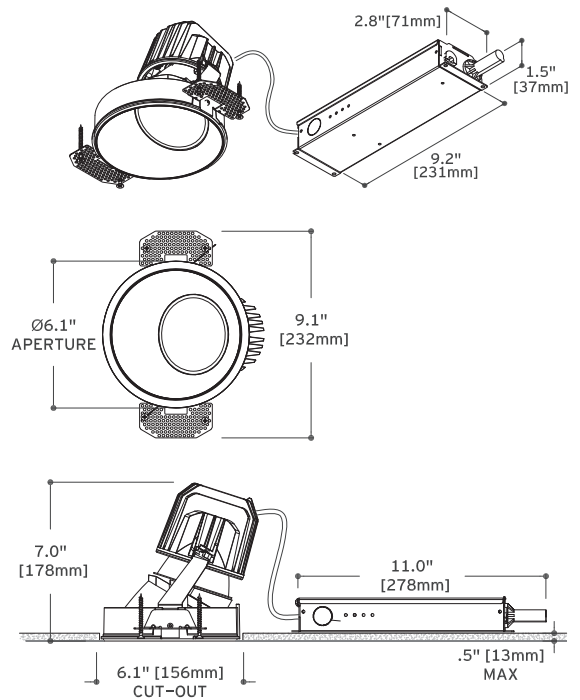

Lamps

- LED: Xicato
  26W, 2280lm, 3000K, CRI 98
  28W, 3000lm, 3000K, CRI 80
  28W, 3000lm, 4000K, CRI 80

Notes

- No Trim versions must be mounted in a standard pre-installation metal frame (shipped separately with product) or in a Soft Architecture technology installation frame for 1/2" thick ceilings
- Spot, medium and flood reflectors are available as accessories to change the light beam angle
- Factory suggests 11.4" (290mm) minimum plenum height
- Housing details available upon request
- Listings: UL Listed, IP44 damp location

Electrical

- Fixture is constant current, low voltage 26 or 28W LED (integral)
- Available with splice box, containing 0-10 volt dimmable constant current driver

Construction

- Adjustable version features a dismantlable optic support cylinder, to be easily unscrewed from the luminaire, in order to completely access the electronic and to install the professional accessories available.
- Injection molded specular reflector with a matte finish.
- Die cast aluminum lamp body.
- Accessories include: elliptical distribution lens and anti-glare grid in aluminium cells with black liquid paint finish, Pre-installation frame or Soft Architecture installation plate. Available finishes: white (40) and black (14)

Photometrics

For current IES files please visit flosusa.com

Warranty

2 years from date of sale

How to Specify ex. 03.6629.40.90

QTY	Item Number	Description	Finish	Power Supply	Required Accessories
	03.6629	Light Supply Wall-Washer Trimless, LED, 26W, 2280lm, 3000K, CRI 98	☐ 06 = Aluminum ☐ 40 = White	90 = Housing with LED driver 830mA, ELV, 120V UL = Splice box, 1% dim, 0-10V, 120V 7U = Splice box, 1% dim, 0-10V, 277V GT = Splice box, 10% dim, ELV, 120V	08.8593.00.90 Light Supply Housing with LED driver 830mA, ELV Dimmable + 08.8137.00.90 No Trim Wall-Washer Installation Frame 08.8137.00.90 No Trim Wall-Washer Installation Frame
	03.6627	Light Supply Wall-Washer Trimless, LED, 28W, 3000lm, 3000K, CRI 80	☐ 06 = Aluminum ☐ 40 = White	90 = Housing with LED driver 1000mA, non-dimmable, 120V UL = Splice box, 1% dim, 0-10V, 120V 7U = Splice box, 1% dim, 0-10V, 277V GT = Splice box, 10% dim, ELV, 120V	08.8589.00.90 Light Supply Housing with LED Driver 1000mA, Not Dimmable + 08.8137.00.90 No Trim Wall-Washer Installation Frame 08.8137.00.90 No Trim Wall-Washer Installation Frame
	03.6628	Light Supply Wall-Washer Trimless, LED, 28W, 3000lm, 4000K, CRI 80	☐ 06 = Aluminum ☐ 40 = White	90 = Housing with LED driver 1000mA, non-dimmable, 120V UL = Splice box, 1% dim, 0-10V, 120V 7U = Splice box, 1% dim, 0-10V, 277V GT = Splice box, 10% dim, ELV, 120V	08.8589.00.90 Light Supply Housing with LED Driver 1000mA, Not Dimmable + 08.8137.00.90 No Trim Wall-Washer Installation Frame 08.8137.00.90 No Trim Wall-Washer Installation Frame