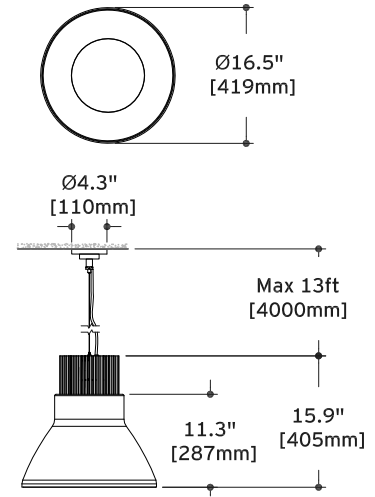

Notes

- Reflector ships separately from luminaire, must be slid over luminaire prior to being hung
- Fixture reflector sits on lamp module
- Listings: UL Listed, IP20 dry rated or IP54 damp rated, canopy model dependent

For current IES files please visit usa.flos.com

Warranty

2 years from date of sale

Fixture Type

Job Name

How to Specify ex. 07.9641.14.A90 + 07.9630.7C

QTY	Item Number	Description	Power Supply	Reflector	Reflector Finish
	07.9641	Light Bell, 37W, 2825lm, 2700K, CRI 90	90 = Non dimmable, 120V	07.9630 Light Bell, Reflector	<input type="checkbox"/> 7C = Black exterior / Copper interior <input type="checkbox"/> 70 = White exterior / Anodized aluminum interior <input type="checkbox"/> AN = Black exterior / Gold interior <input type="checkbox"/> AP = Polished aluminum exterior / Anodized aluminum interior <input type="checkbox"/> MM = Brown exterior / Gold interior <input type="checkbox"/> CU = Copper <input type="checkbox"/> 76 = Transparent glass
		Light Bell, 46.8W, 3220lm, 2700K, CRI 90	9V = 0–10V Dimmable, 120–277V		
	07.9642	Light Bell, 37W, 5440lm, 3000K, CRI 90	A90 = Non dimmable, 120V		
		Light Bell, 50W, 6687lm, 3000K, CRI 90	A9V = 0–10V Dimmable, 120–277V		

architectural

Light Bell

Ceiling Pendant Fixed Downlight

Fixture Type

Job Name

Optional Accessory

Image	QTY	Item Number	Description
		08.8775.40	4.3" canopy for outdoors. IP54, white finish

Finishes