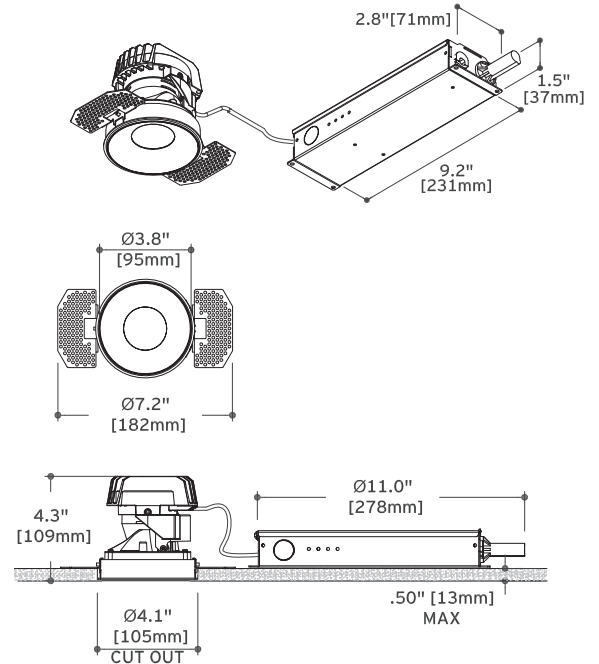

Electrical

- Constant current, low voltage 10W and 11W LED (integral)
- 0-10v dimmable constant current driver

Notes

- Fixture comes with integral trimless installation frame which allows for installation in sheet rock and special construction ceilings up to 1/2" thick
- Factory suggests 10" minimum plenum height
- Listings: UL Listed, IP44 damp location

Photometrics

For current IES files please visit usa.flos.com

Warranty

2 years from date of sale

How to Specify ex. 03.6520.40.AUL

QTY	Item Number	Beam Angle	Description	Finish	Power Supply
	03.6520	14	Light Shooter Adjustable Trimless, LED, 10W, 910lm, 3000K, CRI 90	<input type="checkbox"/> 14 = Black	AUL = Splice box, 1% dim, 0-10V, 120V
	03.6521	26		<input type="checkbox"/> 40 = White	A7U = Splice box, 1% dim, 0-10V, 277V AGT = Splice box, 10% dim, ELV, 120V
	03.6570	14	Light Shooter Adjustable Trimless, LED, 11W, 1060lm, 3000K, CRI 90	<input type="checkbox"/> 14 = Black	AUL = Splice box, 1% dim, 0-10V, 120V
	03.6571	26		<input type="checkbox"/> 40 = White	A7U = Splice box, 1% dim, 0-10V, 277V AGT = Splice box, 10% dim, ELV, 120V
	03.6523	14	Light Shooter Adjustable Trimless, LED, 10W, 850lm, 2700K, CRI 90	<input type="checkbox"/> 14 = Black	AUL = Splice box, 1% dim, 0-10V, 120V
	03.6524	26		<input type="checkbox"/> 40 = White	A7U = Splice box, 1% dim, 0-10V, 277V AGT = Splice box, 10% dim, ELV, 120V
	03.6572	14	Light Shooter Adjustable Trimless, LED, 11W, 910lm, 2700K, CRI 90	<input type="checkbox"/> 14 = Black	UL = Splice box, 1% dim, 0-10V, 120V
	03.6573	26		<input type="checkbox"/> 40 = White	7U = Splice box, 1% dim, 0-10V, 277V GT = Splice box, 10% dim, ELV, 120V