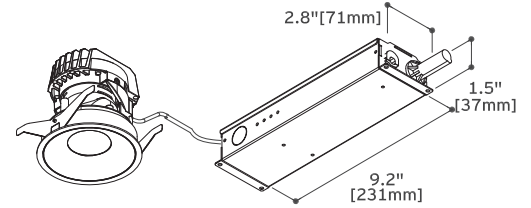

Lamps

- LED: Cree
10W, 910lm, 3000K, CRI 90
11W, 1060lm, 3000K, CRI 90
10W, 850lm, 2700K, CRI 90
11W, 910lm, 2700K, CRI 90

Construction

- The fixed and adjustable LED versions are available with enclosed and open optics (14 degree and 26 degree)
- Die cast aluminum lamp body
- Accessories include: elliptical distribution lens and anti-glare grid in aluminium cells with black liquid paint finish

Photometrics

For current IES files please visit usa.flos.com

Warranty

2 years from date of sale

Fixture Type

Job Name

How to Specify ex. 03.6500.40.AUL

QTY	Item Number	Beam Angle	Description	Finish	Power Supply
	03.6500	14	Light Shooter Adjustable Trimmed, LED, 10W, 910lm, 3000K, CRI 90	<input type="checkbox"/> 14 = Black	AUL = Splice box, 1% dim, 0-10V, 120V
	03.6501	26		<input type="checkbox"/> 40 = White	A7U = Splice box, 1% dim, 0-10V, 277V AGT = Splice box, 10% dim, ELV, 120V
	03.6560	14	Light Shooter Adjustable Trimmed, LED, 11W, 1060lm, 3000K, CRI 90	<input type="checkbox"/> 14 = Black	AUL = Splice box, 1% dim, 0-10V, 120V
	03.6561	26		<input type="checkbox"/> 40 = White	A7U = Splice box, 1% dim, 0-10V, 277V AGT = Splice box, 10% dim, ELV, 120V
	03.6503	14	Light Shooter Adjustable Trimmed, LED, 10W, 850lm, 2700K, CRI 90	<input type="checkbox"/> 14 = Black	AUL = Splice box, 1% dim, 0-10V, 120V
	03.6504	26		<input type="checkbox"/> 40 = White	A7U = Splice box, 1% dim, 0-10V, 277V AGT = Splice box, 10% dim, ELV, 120V
	03.6562	14	Light Shooter Adjustable Trimmed, LED, 11W, 910lm, 2700K, CRI 90	<input type="checkbox"/> 14 = Black	UL = Splice box, 1% dim, 0-10V, 120V
	03.6563	26		<input type="checkbox"/> 40 = White	7U = Splice box, 1% dim, 0-10V, 277V GT = Splice box, 10% dim, ELV, 120V

architectural

Light Shooter Adjustable Trimmed

Ceiling Recessed Trimmed Adjustable Downlight

Fixture Type

Job Name

Optional Accessories

Image	QTY	Item Number	Description
		08.8412.14	Honeycomb anti-glare louvre
		08.8041.68	Elliptical Lens