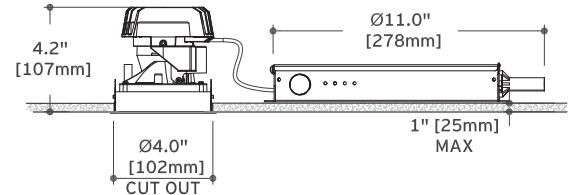

Lamps

- LED: Cree
10W, 910lm, 3000K, CRI 90
11W, 1060lm, 3000K, CRI 90
10W, 850lm, 2700K, CRI 90
11W, 910lm, 2700K, CRI 90

Construction

- The fixed and adjustable LED versions are available with enclosed and open optics (14 degree and 26 degree)
- Die cast aluminum lamp body
- Accessories include: elliptical distribution lens and anti-glare grid in aluminium cells with black liquid paint finish

Electrical

- Constant current, low voltage 10W and 11W LED (integral)
- 0-10v dimmable constant current driver

Notes

- Factory suggests 10" minimum plenum height
- Listings: UL Listed, IP44 damp location

Photometrics

For current IES files please visit usa.flos.com

Warranty

2 years from date of sale

Fixture Type

Job Name

How to Specify ex. 03.6500.40.AUL

QTY	Item Number	Beam Angle	Description	Finish	Power Supply
	03.6500	14	Light Shooter Adjustable Trimmed, LED, 10W, 910lm, 3000K, CRI 90	<input type="checkbox"/> 14 = Black	AUL = Splice box, 1% dim, 0-10V, 120V
	03.6501	26		<input type="checkbox"/> 40 = White	A7U = Splice box, 1% dim, 0-10V, 277V AGT = Splice box, 10% dim, ELV, 120V
	03.6560	14	Light Shooter Adjustable Trimmed, LED, 11W, 1060lm, 3000K, CRI 90	<input type="checkbox"/> 14 = Black	AUL = Splice box, 1% dim, 0-10V, 120V
	03.6561	26		<input type="checkbox"/> 40 = White	A7U = Splice box, 1% dim, 0-10V, 277V AGT = Splice box, 10% dim, ELV, 120V
	03.6503	14	Light Shooter Adjustable Trimmed, LED, 10W, 850lm, 2700K, CRI 90	<input type="checkbox"/> 14 = Black	AUL = Splice box, 1% dim, 0-10V, 120V
	03.6504	26		<input type="checkbox"/> 40 = White	A7U = Splice box, 1% dim, 0-10V, 277V AGT = Splice box, 10% dim, ELV, 120V
	03.6562	14	Light Shooter Adjustable Trimmed, LED, 11W, 910lm, 2700K, CRI 90	<input type="checkbox"/> 14 = Black	UL = Splice box, 1% dim, 0-10V, 120V
	03.6563	26		<input type="checkbox"/> 40 = White	7U = Splice box, 1% dim, 0-10V, 277V GT = Splice box, 10% dim, ELV, 120V