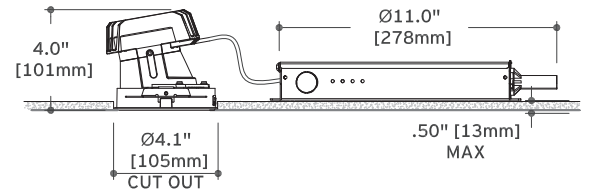

Notes

- Fixture comes with integral trimless installation frame which allows for installation in sheet rock and special construction ceilings up to 1/2" thick
- Factory suggests 10" minimum plenum height
- Listings: UL Listed, IP44 damp location

Photometrics

For current IES files please visit usa.flos.com

Warranty

2 years from date of sale

Fixture Type

Job Name

How to Specify ex. 03.6532.40.AUL

QTY	Item Number	Description	Finish	Power Supply
	03.6532	Light Shooter Wall-Washer Trimless, LED, 10W, 910lm, 3000K, CRI 90	<input type="checkbox"/> 14 = Black <input type="checkbox"/> 40 = White	AUL = Splice box, 1% dim, 0-10V, 120V A7U = Splice box, 1% dim, 0-10V, 277V AGT = Splice box, 10% dim, ELV, 120V
	03.6578	Light Shooter Wall-Washer Trimless, LED, 11W, 1060lm, 3000K, CRI 90	<input type="checkbox"/> 14 = Black <input type="checkbox"/> 40 = White	AUL = Splice box, 1% dim, 0-10V, 120V A7U = Splice box, 1% dim, 0-10V, 277V AGT = Splice box, 10% dim, ELV, 120V
	03.6534	Light Shooter Wall-Washer Trimless, LED, 10W, 850lm, 2700K, CRI 90	<input type="checkbox"/> 14 = Black <input type="checkbox"/> 40 = White	AUL = Splice box, 1% dim, 0-10V, 120V A7U = Splice box, 1% dim, 0-10V, 277V AGT = Splice box, 10% dim, ELV, 120V
	03.6579	Light Shooter Wall-Washer Trimless, LED, 11W, 910lm, 2700K, CRI 90	<input type="checkbox"/> 14 = Black <input type="checkbox"/> 40 = White	UL = Splice box, 1% dim, 0-10V, 120V 7U = Splice box, 1% dim, 0-10V, 277V GT = Splice box, 10% dim, ELV, 120V