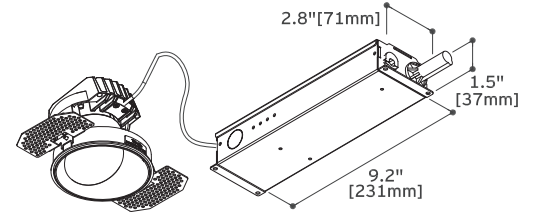

Notes

- Fixture comes with integral trimless installation frame which allows for installation in sheet rock and special construction ceilings up to 1/2" thick
- Factory suggests 10" minimum plenum height
- Listings: UL Listed, IP44 damp location

Photometrics

For current IES files please visit usa.flos.com

Warranty

2 years from date of sale

Fixture Type

Job Name

How to Specify ex. 03.6532.40.AUL

QTY	Item Number	Description	Finish	Power Supply
	03.6532	Light Shooter Wall-Washer Trimless, LED, 10W, 910lm, 3000K, CRI 90	<input type="checkbox"/> 14 = Black <input type="checkbox"/> 40 = White	AUL = Splice box, 1% dim, 0-10V, 120V A7U = Splice box, 1% dim, 0-10V, 277V AGT = Splice box, 10% dim, ELV, 120V
	03.6578	Light Shooter Wall-Washer Trimless, LED, 11W, 1060lm, 3000K, CRI 90	<input type="checkbox"/> 14 = Black <input type="checkbox"/> 40 = White	AUL = Splice box, 1% dim, 0-10V, 120V A7U = Splice box, 1% dim, 0-10V, 277V AGT = Splice box, 10% dim, ELV, 120V
	03.6534	Light Shooter Wall-Washer Trimless, LED, 10W, 850lm, 2700K, CRI 90	<input type="checkbox"/> 14 = Black <input type="checkbox"/> 40 = White	AUL = Splice box, 1% dim, 0-10V, 120V A7U = Splice box, 1% dim, 0-10V, 277V AGT = Splice box, 10% dim, ELV, 120V
	03.6579	Light Shooter Wall-Washer Trimless, LED, 11W, 910lm, 2700K, CRI 90	<input type="checkbox"/> 14 = Black <input type="checkbox"/> 40 = White	UL = Splice box, 1% dim, 0-10V, 120V 7U = Splice box, 1% dim, 0-10V, 277V GT = Splice box, 10% dim, ELV, 120V

architectural

Light Shooter Wall-Washer Trimless

Ceiling Recessed Trimless Fixed Wall Wash

Fixture Type

Job Name

Optional Accessories

Image	QTY	Item Number	Description
		08.8412.14	Honeycomb anti-glare louvre
		08.8041.68	Elliptical Lens