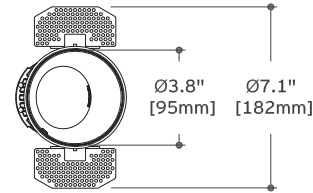

Notes

- Fixture comes with integral trimless installation frame which allows for installation in sheet rock and special construction ceilings up to 1/2" thick
- Factory suggests 10" minimum plenum height
- Listings: UL Listed, IP44 damp location

Photometrics

For current IES files please visit usa.flos.com

Warranty

2 years from date of sale

Fixture Type

Job Name

How to Specify ex. 03.6532.40.AUL

QTY	Item Number	Description	Finish	Power Supply
	03.6532	Light Shooter Wall-Washer Trimless, LED, 10W, 910lm, 3000K, CRI 90	<input type="checkbox"/> 14 = Black <input type="checkbox"/> 40 = White	AUL = Splice box, 1% dim, 0-10V, 120V A7U = Splice box, 1% dim, 0-10V, 277V AGT = Splice box, 10% dim, ELV, 120V
	03.6578	Light Shooter Wall-Washer Trimless, LED, 11W, 1060lm, 3000K, CRI 90	<input type="checkbox"/> 14 = Black <input type="checkbox"/> 40 = White	AUL = Splice box, 1% dim, 0-10V, 120V A7U = Splice box, 1% dim, 0-10V, 277V AGT = Splice box, 10% dim, ELV, 120V
	03.6534	Light Shooter Wall-Washer Trimless, LED, 10W, 850lm, 2700K, CRI 90	<input type="checkbox"/> 14 = Black <input type="checkbox"/> 40 = White	AUL = Splice box, 1% dim, 0-10V, 120V A7U = Splice box, 1% dim, 0-10V, 277V AGT = Splice box, 10% dim, ELV, 120V
	03.6579	Light Shooter Wall-Washer Trimless, LED, 11W, 910lm, 2700K, CRI 90	<input type="checkbox"/> 14 = Black <input type="checkbox"/> 40 = White	UL = Splice box, 1% dim, 0-10V, 120V 7U = Splice box, 1% dim, 0-10V, 277V GT = Splice box, 10% dim, ELV, 120V

architectural

Light Shooter Wall-Washer Trimless

Ceiling Recessed Trimless Fixed Wall Wash

Fixture Type

Job Name

Optional Accessories

Image	QTY	Item Number	Description
		08.8412.14	Honeycomb anti-glare louvre
		08.8041.68	Elliptical Lens