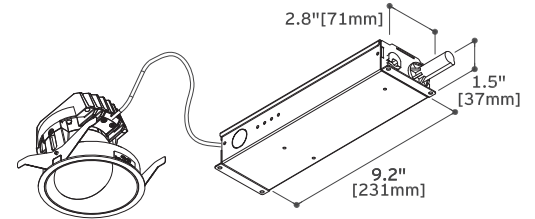

Notes

- Factory suggests 10" minimum plenum height
- Listings: UL Listed, IP44 damp location

Photometrics

For current IES files please visit usa.flos.com

Warranty

2 years from date of sale

How to Specify ex. 03.6512.40.AUL

QTY	Item Number	Description	Finish	Power Supply
	03.6512	Light Shooter Wall-Washer Trimmed, LED, 10W, 910lm, 3000K, CRI 90	<input type="checkbox"/> 14 = Black <input type="checkbox"/> 40 = White	AUL = Splice box, 1% dim, 0-10V, 120V A7U = Splice box, 1% dim, 0-10V, 277V AGT = Splice box, 10% dim, ELV, 120V
	03.6568	Light Shooter Wall-Washer Trimmed, LED, 11W, 1060lm, 3000K, CRI 90	<input type="checkbox"/> 14 = Black <input type="checkbox"/> 40 = White	AUL = Splice box, 1% dim, 0-10V, 120V A7U = Splice box, 1% dim, 0-10V, 277V AGT = Splice box, 10% dim, ELV, 120V
	03.6514	Light Shooter Wall-Washer Trimmed, LED, 10W, 850lm, 2700K, CRI 90	<input type="checkbox"/> 14 = Black <input type="checkbox"/> 40 = White	AUL = Splice box, 1% dim, 0-10V, 120V A7U = Splice box, 1% dim, 0-10V, 277V AGT = Splice box, 10% dim, ELV, 120V
	03.6569	Light Shooter Wall-Washer Trimmed, LED, 11W, 910lm, 2700K, CRI 90	<input type="checkbox"/> 14 = Black <input type="checkbox"/> 40 = White	UL = Splice box, 1% dim, 0-10V, 120V 7U = Splice box, 1% dim, 0-10V, 277V GT = Splice box, 10% dim, ELV, 120V

architectural

Light Shooter Wall-Washer Trimmed

Ceiling Recessed Trimmed Fixed Wall Wash

Fixture Type

Job Name

Optional Accessories

Image	QTY	Item Number	Description
		08.8412.14	Honeycomb anti-glare louvre
		08.8041.68	Elliptical Lens