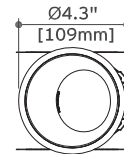

Notes

- Factory suggests 10" minimum plenum height
- Listings: UL Listed, IP44 damp location

Photometrics

For current IES files please visit usa.flos.com

Warranty

2 years from date of sale

How to Specify ex. 03.6512.40.AUL

QTY	Item Number	Description	Finish	Power Supply
	03.6512	Light Shooter Wall-Washer Trimmed, LED, 10W, 910lm, 3000K, CRI 90	<input type="checkbox"/> 14 = Black <input type="checkbox"/> 40 = White	AUL = Splice box, 1% dim, 0-10V, 120V A7U = Splice box, 1% dim, 0-10V, 277V AGT = Splice box, 10% dim, ELV, 120V
	03.6568	Light Shooter Wall-Washer Trimmed, LED, 11W, 1060lm, 3000K, CRI 90	<input type="checkbox"/> 14 = Black <input type="checkbox"/> 40 = White	AUL = Splice box, 1% dim, 0-10V, 120V A7U = Splice box, 1% dim, 0-10V, 277V AGT = Splice box, 10% dim, ELV, 120V
	03.6514	Light Shooter Wall-Washer Trimmed, LED, 10W, 850lm, 2700K, CRI 90	<input type="checkbox"/> 14 = Black <input type="checkbox"/> 40 = White	AUL = Splice box, 1% dim, 0-10V, 120V A7U = Splice box, 1% dim, 0-10V, 277V AGT = Splice box, 10% dim, ELV, 120V
	03.6569	Light Shooter Wall-Washer Trimmed, LED, 11W, 910lm, 2700K, CRI 90	<input type="checkbox"/> 14 = Black <input type="checkbox"/> 40 = White	UL = Splice box, 1% dim, 0-10V, 120V 7U = Splice box, 1% dim, 0-10V, 277V GT = Splice box, 10% dim, ELV, 120V