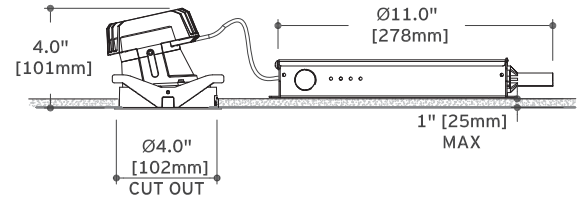

Notes

- Factory suggests 10" minimum plenum height
- Listings: UL Listed, IP44 damp location

Photometrics

For current IES files please visit usa.flos.com

Warranty

2 years from date of sale

How to Specify ex. 03.6512.40.AUL