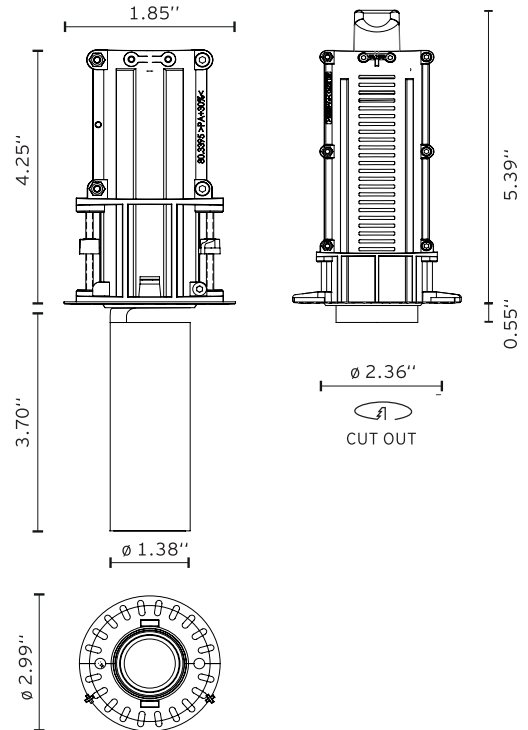

Lamps

- LED: Cree
6W, 560lm, 2700K, CRI 90
6W, 600lm, 3000K, CRI 90

Notes

- Maximum tilt angle 70°
- Maximum rotation 360°
- Remote power supply cannot fit through hole
- Fixture is supplied with an installation frame to be premounted in dry wall
- The Mono Point version is supplied with a frame, which should be fitted to the product if a Trim
- version is required, or without, if a No Trim
- version is required.
- Listings: UL Listed, IP23 dry location only, Class 2

Construction

- Luminaire is made of extruded aluminum
- Installation frame made of injected thermoplastic material

Electrical

- Fixture is constant current, low voltage 6W LED (integral)
- One remote power supply can power up to three luminaires
- Maximum remote distance is 50ft with 16ga. wire

Photometrics

For current IES files please visit usa.flos.com

Warranty

2 years from date of sale

Fixture Type

Job Name

How to Specify ex. 09.3750.30.A9S + SP-500MA-12

QTY	Item Number	Beam Angle	Description	Finish	Power Supply
	09.3750	14	Find Me Monopoint, 6W, 600lm, 3000K, CRI 90	<input type="checkbox"/> 06 = Chrome <input type="checkbox"/> 14 = Black <input type="checkbox"/> 30 = White	A9S = Remote Power Supply (see four options below)
	09.3751	14	Find Me Monopoint, 6W, 560lm, 2700K, CRI 90	<input type="checkbox"/> 06 = Chrome <input type="checkbox"/> 14 = Black <input type="checkbox"/> 30 = White	A9S = Remote Power Supply (see four options below)

architectural

Find Me Monopoint

Ceiling Recessed Trimmed/Trimless Adjustable Downlight

Fixture Type

Job Name

Required Accessories

Image	QTY	Item Number	Description
		SP-500MA-12	Splice box, 12W, 10% dim, ELV, 120V (can wire up to one fixture max)
		SP-500MA-16	Splice box, 16W, 10% dim, ELV, 120V (use only to wire up to two fixtures max in series—not for use with one)
		SP-500MA-26	Splice box, 26W, 10% dim, ELV, 120V (can wire up from one to three fixtures in series)