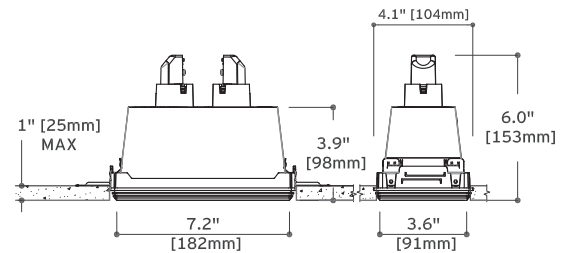

architectural

Find Me Double

Ceiling Recessed Trimless Adjustable Downlight

Description

The versatile Find Me Double is a tiny recessed accent light. This diminutive yet powerful luminaire is endlessly versatile and can tilt 45 degrees and rotate 360 degrees. Deep matte black snoot maximizes cut off and reduces glare. The Find Me line is available as a single, as a dual-head trimless multiple, and as a pendant.

Lamps

- LED: Cree
12W, 2x560lm, 3000K, CRI 90
12W, 2x600lm, 2700K, CRI 90

Construction

- Luminaire is made of extruded aluminum
- Installation frame made of injected thermoplastic material

Notes

- Maximum tilt angle 45°
- Maximum rotation 360°
- Fixture is supplied with an installation frame to be mounted on dry wall
- Listings: UL Listed, IP23 dry location only, Class 2
- Non insulation contact.

Photometrics

For current IES files please visit usa.flos.com

Warranty

2 years from date of sale

Fixture Type

Job Name

How to Specify ex. 09.3705.30.B9S

QTY	Item Number	Beam Angle	Description	Finish	Power Supply
	09.3705	14	Find Me Double, LED, 12W, 2x600lm, 3000K, CRI 90	<input type="checkbox"/> 14 = Black <input type="checkbox"/> 30 = White	B9S = Remote Power Supply
	09.3706	14	Find Me Double, LED, 12W, 2x560lm, 2700K, CRI 90	<input type="checkbox"/> 14 = Black <input type="checkbox"/> 30 = White	B9S = Remote Power Supply