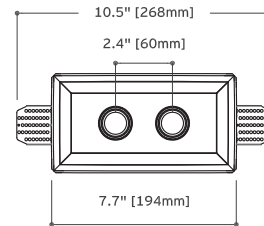

architectural

Find Me Double

Ceiling Recessed Trimless Adjustable Downlight

Description

The versatile Find Me Double is a tiny recessed accent light. This diminutive yet powerful luminaire is endlessly versatile and can tilt 45 degrees and rotate 360 degrees. Deep matte black snoot maximizes cut off and reduces glare. The Find Me line is available as a single, as a dual-head trimless multiple, and as a pendant.

Lamps

- LED: Cree
12W, 2x560lm, 3000K, CRI 90
12W, 2x600lm, 2700K, CRI 90

Construction

- Luminaire is made of extruded aluminum
- Installation frame made of injected thermoplastic material

Notes

- Maximum tilt angle 45°
- Maximum rotation 360°
- Fixture is supplied with an installation frame to be mounted on dry wall
- Listings: UL Listed, IP23 dry location only, Class 2
- Non insulation contact.

Photometrics

For current IES files please visit usa.flos.com

Warranty

2 years from date of sale

Fixture Type

Job Name

How to Specify ex. 09.3705.30.B9S

QTY	Item Number	Beam Angle	Description	Finish	Power Supply
	09.3705	14	Find Me Double, LED, 12W, 2x600lm, 3000K, CRI 90	<input type="checkbox"/> 14 = Black <input type="checkbox"/> 30 = White	B9S = Remote Power Supply
	09.3706	14	Find Me Double, LED, 12W, 2x560lm, 2700K, CRI 90	<input type="checkbox"/> 14 = Black <input type="checkbox"/> 30 = White	B9S = Remote Power Supply

architectural

Find Me Double

Ceiling Recessed Trimless Adjustable Downlight

Fixture Type

Job Name

Required Accessories

Image	QTY	Item Number	Description
		SP-500MA-16	Splice Box, 10% dim, ELV, 120V