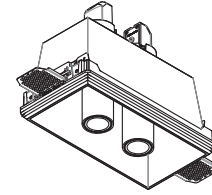

architectural

Find Me Double

Ceiling Recessed Trimless Adjustable Downlight

Description

The versatile Find Me Double is a tiny recessed accent light. This diminutive yet powerful luminaire is endlessly versatile and can tilt 45 degrees and rotate 360 degrees. Deep matte black snoot maximizes cut off and reduces glare. The Find Me line is available as a single, as a dual-head trimless multiple, and as a pendant.

Lamps

- LED: Cree
12W, 2x560lm, 3000K, CRI 90
12W, 2x600lm, 2700K, CRI 90

Construction

- Luminaire is made of extruded aluminum
- Installation frame made of injected thermoplastic material

Notes

- Maximum tilt angle 45°
- Maximum rotation 360°
- Fixture is supplied with an installation frame to be mounted on dry wall
- Listings: UL Listed, IP23 dry location only, Class 2
- Non insulation contact.

Photometrics

For current IES files please visit usa.flos.com

Warranty

2 years from date of sale

Fixture Type

Job Name

How to Specify ex. 09.3705.30.B9S

QTY	Item Number	Beam Angle	Description	Finish	Power Supply
	09.3705	14	Find Me Double, LED, 12W, 2x600lm, 3000K, CRI 90	<input type="checkbox"/> 14 = Black <input type="checkbox"/> 30 = White	B9S = Remote Power Supply
	09.3706	14	Find Me Double, LED, 12W, 2x560lm, 2700K, CRI 90	<input type="checkbox"/> 14 = Black <input type="checkbox"/> 30 = White	B9S = Remote Power Supply

architectural

Find Me Double

Ceiling Recessed Trimless Adjustable Downlight

Fixture Type

Job Name

Required Accessories

Image	QTY	Item Number	Description
		SP-500MA-16	Splice Box, 10% dim, ELV, 120V