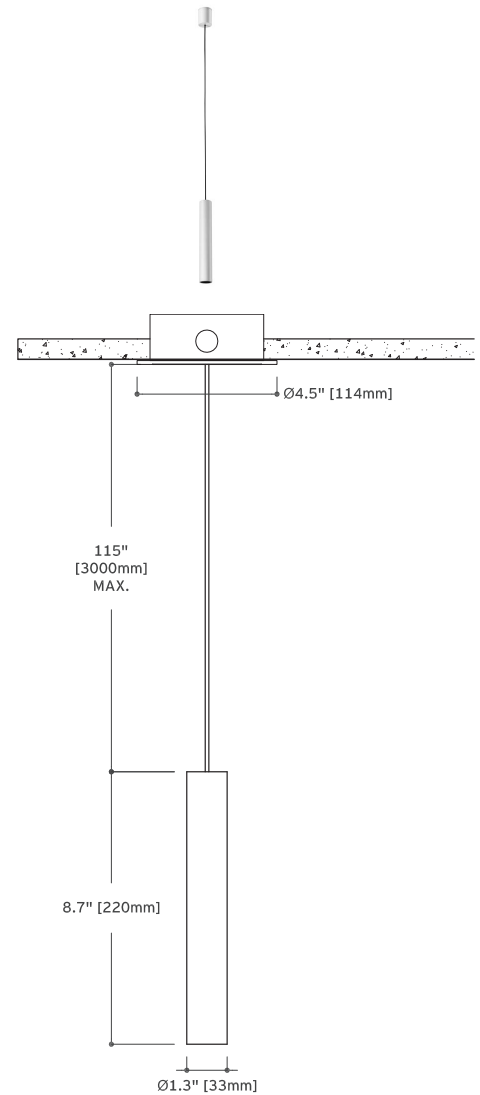

architectural

Find Me Suspension

Suspended Trimmed Fixed Accent

Description

The Find Me Suspension is a thin pendant mount fixture. Deep matte black snoot maximizes cut off and reduces glare. Snoot in pendant version can be changed out to add a touch of color. The Find Me line is available as a single, as a dual-head trimless multiple, and as a pendant.

Lamps

- LED: Cree
6W, 600lm, 3000K, CRI 90
6W, 560lm, 2700K, CRI 90

Construction

- Luminaire is made of extruded aluminum

Notes

- Remote Power supply integral to canopy
- Listings: UL Listed, IP23 dry location only, Class 2

Photometrics

For current IES files please visit usa.flos.com

Warranty

2 years from date of sale

Fixture Type

Job Name

How to Specify ex. 09.3710.30.B9S + SP-500MA-12

| QTY | Item Number | Beam Angle | Description | Finish | Power Supply |
|-----|-------------|------------|---|---|---|
| | 09.3710 | 21 | Find Me Suspension, LED, 6W, 600lm, 3000K, CRI 90 | <input type="checkbox"/> 06 = Chrome <input type="checkbox"/> 30 = White | B9S = Remote Power Supply (see options below) |
| | 09.3711 | 21 | Find Me Suspension, LED, 6W, 560lm, 2700K, CRI 90 | <input type="checkbox"/> 06 = Chrome <input type="checkbox"/> 30 = White | B9S = Remote Power Supply (see options below) |