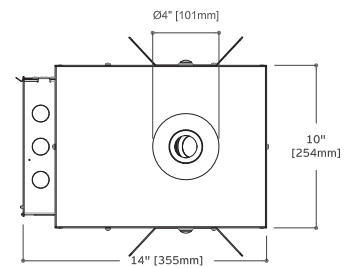

Ceiling Recessed Trimmed Adjustable Downlight

Description

High performance recessed luminaires available for halogen, metal halide, or integral LED. With a 1.75" aperture and a true 40 degree aiming angle, the Light Sniper offers high comfort due to the back visual position of the light source. Toolless aiming holds its focus indefinitely. Fixed, adjustable and wallwash versions available.

Lamps

- Halogen: 50W, MR16, GX5.3
- Metal Halide: 20 or 39W, MR16 MH, GX10

Construction

- Fixture made of two injected aluminum bodies.
- Round trim made of steel sheet 1/16" thick with white matte finish
- It incorporates inner trim ring in three different finishes: black, matte gold and chrome
- Inner ring can be removed for easy access to the adjustable components.
- The metal halide reflectors have a pure aluminum specular finish.

Notes

- Maximum tilt angle 40°
- Maximum rotation 365° rotation
- Fixture's wattage minimum for LED replacement lamp is 20W
- Listings: UL Listed, IP23 dry location only

Electrical

- Halogen fixture includes electronic low voltage transformer
- Metal Halide fixture includes electronic non-dimmable ballast

Housing

- Non-IC rated housing for new construction, 20 ga. Sheetmetal supplied within (2) mounting bars and removable mounting brackets

Photometrics

For current IES files please visit usa.flos.com

Warranty

2 years from date of sale

Fixture Type .....

Job Name .....

How to Specify ex. 03.4670.GL.90

QTY	Item Number	Description	Finish	Power Supply
	03.4670	Light Sniper Adjustable Round, Halogen, 50W, MR16, GX 5.3	☐ 06 = White Trim/Chrome Ring ☐ 14 = White Trim/Matte Black Ring ☐ GL = White Trim/Gold Ring	90 = Housing with integral transformer, ELV, 120V
	03.4675	Light Sniper Adjustable Round, Metal Halide, 20 or 39W, MR16 MH, GX 10	☐ 06 = White Trim/Chrome Ring ☐ 14 = White Trim/Matte Black Ring ☐ GL = White Trim/Gold Ring	90 = Housing with integral ballast, non-dimmable, 120V