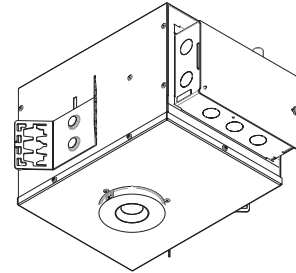

Ceiling Recessed Trimmed Adjustable Downlight

Description

High performance recessed luminaires available for halogen, metal halide, or integral LED. With a 1.75" aperture and a true 40 degree aiming angle, the Light Sniper offers high comfort due to the back visual position of the light source. Toolless aiming holds its focus indefinitely. Fixed, adjustable and wallwash versions available.

Lamps

- Halogen: 50W, MR16, GX5.3
- Metal Halide: 20 or 39W, MR16 MH, GX10

Construction

- Fixture made of two injected aluminum bodies.
- Round trim made of steel sheet 1/16" thick with white matte finish
- It incorporates inner trim ring in three different finishes: black, matte gold and chrome
- Inner ring can be removed for easy access to the adjustable components.
- The metal halide reflectors have a pure aluminum specular finish.

Notes

- Maximum tilt angle 40°
- Maximum rotation 365° rotation
- Fixture's wattage minimum for LED replacement lamp is 20W
- Listings: UL Listed, IP23 dry location only

Electrical

- Halogen fixture includes electronic low voltage transformer
- Metal Halide fixture includes electronic non-dimmable ballast

Housing

- Non-IC rated housing for new construction, 20 ga. Sheetmetal supplied within (2) mounting bars and removable mounting brackets

Photometrics

For current IES files please visit usa.flos.com

Warranty

2 years from date of sale

Fixture Type .....

Job Name .....

How to Specify ex. 03.4670.GL.90

QTY	Item Number	Description	Finish	Power Supply
	03.4670	Light Sniper Adjustable Round, Halogen, 50W, MR16, GX 5.3	☐ 06 = White Trim/Chrome Ring ☐ 14 = White Trim/Matte Black Ring ☐ GL = White Trim/Gold Ring	90 = Housing with integral transformer, ELV, 120V
	03.4675	Light Sniper Adjustable Round, Metal Halide, 20 or 39W, MR16 MH, GX 10	☐ 06 = White Trim/Chrome Ring ☐ 14 = White Trim/Matte Black Ring ☐ GL = White Trim/Gold Ring	90 = Housing with integral ballast, non-dimmable, 120V