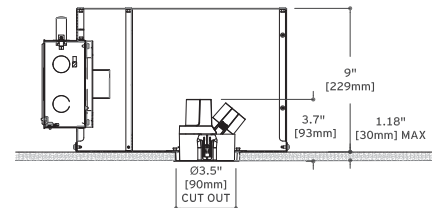

Ceiling Recessed Trimmed Adjustable Downlight

Description

High performance recessed luminaires available for halogen, metal halide, or integral LED. With a 1.75" aperture and a true 40 degree aiming angle, the Light Sniper offers high comfort due to the back visual position of the light source. Toolless aiming holds its focus indefinitely. Fixed, adjustable and wallwash versions available.

Lamps

- Halogen: 50W, MR16, GX5.3
- Metal Halide: 20 or 39W, MR16 MH, GX10

Construction

- Fixture made of two injected aluminum bodies.
- Round trim made of steel sheet 1/16" thick with white matte finish
- It incorporates inner trim ring in three different finishes: black, matte gold and chrome
- Inner ring can be removed for easy access to the adjustable components.
- The metal halide reflectors have a pure aluminum specular finish.

Notes

- Maximum tilt angle 40°
- Maximum rotation 365° rotation
- Fixture's wattage minimum for LED replacement lamp is 20W
- Listings: UL Listed, IP23 dry location only

Electrical

- Halogen fixture includes electronic low voltage transformer
- Metal Halide fixture includes electronic non-dimmable ballast

Housing

- Non-IC rated housing for new construction, 20 ga. Sheetmetal supplied within (2) mounting bars and removable mounting brackets

Photometrics

For current IES files please visit usa.flos.com

Warranty

2 years from date of sale

Fixture Type .....

Job Name .....

How to Specify ex. 03.4670.GL.90

QTY	Item Number	Description	Finish	Power Supply
	03.4670	Light Sniper Adjustable Round, Halogen, 50W, MR16, GX 5.3	☐ 06 = White Trim/Chrome Ring ☐ 14 = White Trim/Matte Black Ring ☐ GL = White Trim/Gold Ring	90 = Housing with integral transformer, ELV, 120V
	03.4675	Light Sniper Adjustable Round, Metal Halide, 20 or 39W, MR16 MH, GX 10	☐ 06 = White Trim/Chrome Ring ☐ 14 = White Trim/Matte Black Ring ☐ GL = White Trim/Gold Ring	90 = Housing with integral ballast, non-dimmable, 120V