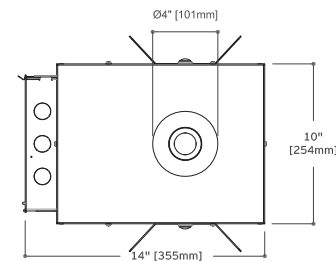

architectural

Light Sniper Fixed Round Halogen, CMH

Ceiling Recessed Trimmed Fixed Downlight

Description

High performance recessed luminaires available for halogen, metal halide, or integral LED. With a 1.75" aperture and a true 40 degree aiming angle, the Light Sniper offers high comfort due to the back visual position of the light source. Toolless aiming holds its focus indefinitely. Fixed, adjustable and wallwash versions available.

Lamps

- Halogen: 50W, MR16, GX5.3
- Metal Halide: 20 or 39W, MR16 MH, GX10

Construction

- Fixture made of two injected aluminum bodies.
- Round trim made of steel sheet 1/16" thick with white matte finish
- It incorporates inner ring in three different finishes: black, matte gold and chrome
- The metal halide reflectors have a pure aluminum specular finish.

Notes

- Listings: UL Listed, IP23 dry location for halogen MR16. IP44 damp location available for metal halide version

Electrical

- Halogen fixture includes electronic low voltage transformer
- Metal Halide fixture includes electronic non-dimmable ballast

Housing

- Non-IC rated housing for new construction, 20 ga. Sheetmetal supplied within (2) mounting bars and removable mounting brackets

Photometrics

For current IES files please visit usa.flos.com

Warranty

2 years from date of sale

Fixture Type .....

Job Name .....

How to Specify ex. 03.4600.GL.90

QTY	Item Number	Description	Finish	Power Supply
	03.4600	Light Sniper Fixed Round, Halogen, 50W, MR16, GX 5.3	☐ 06 = White Trim/Chrome Ring ☐ 14 = White Trim/Matte Black Ring ☐ GL = White Trim/Gold Ring	90 = Housing with integral transformer, ELV, 120V
	03.4605	Light Sniper Fixed Round, Metal Halide, 20 or 39W, MR16 MH, GX 10	☐ 06 = White Trim/Chrome Ring ☐ 14 = White Trim/Matte Black Ring ☐ GL = White Trim/Gold Ring	90 = Housing with integral ballast, non-dimmable, 120V
	03.4607	Light Sniper Fixed Round, Metal Halide, 20 or 39W, MR16 MH, GX 10, IP44	☐ 06 = White Trim/Chrome Ring ☐ 14 = White Trim/Matte Black Ring ☐ GL = White Trim/Gold Ring	90 = Housing with integral ballast, non-dimmable, 120V