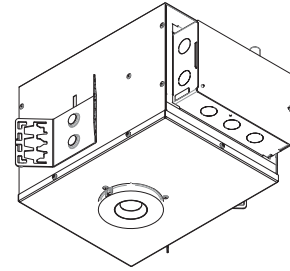

Lamps

- Halogen: 50W, MR16, GX5.3
- Metal Halide: 20 or 39W, MR16 MH, GX10

Construction

- Fixture made of two injected aluminum bodies.
- Round trim made of steel sheet 1/16" thick with white matte finish
- It incorporates inner ring in three different finishes: black, matte gold and chrome
- The metal halide reflectors have a pure aluminum specular finish.

Notes

- Listings: UL Listed, IP23 dry location for halogen MR16. IP44 damp location available for metal halide version

Electrical

- Halogen fixture includes electronic low voltage transformer
- Metal Halide fixture includes electronic non-dimmable ballast

Housing

- Non-IC rated housing for new construction, 20 ga. Sheetmetal supplied within (2) mounting bars and removable mounting brackets

Photometrics

For current IES files please visit usa.flos.com

Warranty

2 years from date of sale

Fixture Type

Job Name

How to Specify ex. 03.4600.GL.90

QTY	Item Number	Description	Finish	Power Supply
	03.4600	Light Sniper Fixed Round, Halogen, 50W, MR16, GX 5.3	<input type="checkbox"/> 06 = White Trim/Chrome Ring <input type="checkbox"/> 14 = White Trim/Matte Black Ring <input type="checkbox"/> GL = White Trim/Gold Ring	90 = Housing with integral transformer, ELV, 120V
	03.4605	Light Sniper Fixed Round, Metal Halide, 20 or 39W, MR16 MH, GX 10	<input type="checkbox"/> 06 = White Trim/Chrome Ring <input type="checkbox"/> 14 = White Trim/Matte Black Ring <input type="checkbox"/> GL = White Trim/Gold Ring	90 = Housing with integral ballast, non-dimmable, 120V
	03.4607	Light Sniper Fixed Round, Metal Halide, 20 or 39W, MR16 MH, GX 10, IP44	<input type="checkbox"/> 06 = White Trim/Chrome Ring <input type="checkbox"/> 14 = White Trim/Matte Black Ring <input type="checkbox"/> GL = White Trim/Gold Ring	90 = Housing with integral ballast, non-dimmable, 120V