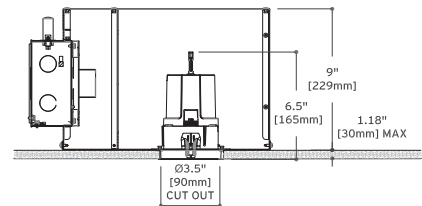

architectural

Light Sniper Fixed Round Halogen, CMH

Ceiling Recessed Trimmed Fixed Downlight

Description

High performance recessed luminaires available for halogen, metal halide, or integral LED. With a 1.75" aperture and a true 40 degree aiming angle, the Light Sniper offers high comfort due to the back visual position of the light source. Toolless aiming holds its focus indefinitely. Fixed, adjustable and wallwash versions available.

Lamps

- Halogen: 50W, MR16, GX5.3
- Metal Halide: 20 or 39W, MR16 MH, GX10

Construction

- Fixture made of two injected aluminum bodies.
- Round trim made of steel sheet 1/16" thick with white matte finish
- It incorporates inner ring in three different finishes: black, matte gold and chrome
- The metal halide reflectors have a pure aluminum specular finish.

Notes

- Listings: UL Listed, IP23 dry location for halogen MR16. IP44 damp location available for metal halide version

Electrical

- Halogen fixture includes electronic low voltage transformer
- Metal Halide fixture includes electronic non-dimmable ballast

Housing

- Non-IC rated housing for new construction, 20 ga. Sheetmetal supplied within (2) mounting bars and removable mounting brackets

Photometrics

For current IES files please visit usa.flos.com

Warranty

2 years from date of sale

Fixture Type .....

Job Name .....

How to Specify ex. 03.4600.GL.90

QTY	Item Number	Description	Finish	Power Supply
	03.4600	Light Sniper Fixed Round, Halogen, 50W, MR16, GX 5.3	☐ 06 = White Trim/Chrome Ring ☐ 14 = White Trim/Matte Black Ring ☐ GL = White Trim/Gold Ring	90 = Housing with integral transformer, ELV, 120V
	03.4605	Light Sniper Fixed Round, Metal Halide, 20 or 39W, MR16 MH, GX 10	☐ 06 = White Trim/Chrome Ring ☐ 14 = White Trim/Matte Black Ring ☐ GL = White Trim/Gold Ring	90 = Housing with integral ballast, non-dimmable, 120V
	03.4607	Light Sniper Fixed Round, Metal Halide, 20 or 39W, MR16 MH, GX 10, IP44	☐ 06 = White Trim/Chrome Ring ☐ 14 = White Trim/Matte Black Ring ☐ GL = White Trim/Gold Ring	90 = Housing with integral ballast, non-dimmable, 120V