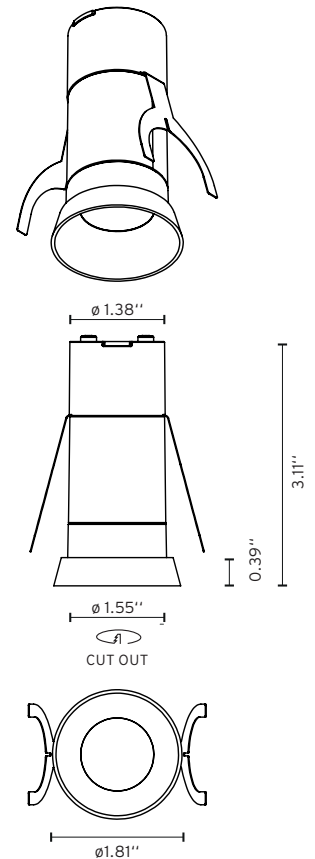

Photometrics

For current IES files please visit architectural.flosusa.com

How to Specify

ex. 03.2001.14.9S

QTY	Item Number	Beam Angle	Description	Finish	Power Supply
	03.2001	14° 14° 14°	Bon Jour 45, 6W, 575lm, 2700K, CRI 90	☐ 01 = White ☒ 14 = Black ☐ CU = Cooper	9S = Class II Remote power Supply, order separately
	03.2006	14° 14° 14°	Bon Jour 45, 6W, 615lm, 3000K, CRI 90	☐ 01 = White ☒ 14 = Black ☐ CU = Cooper	9S = Class II Remote power Supply, order separately