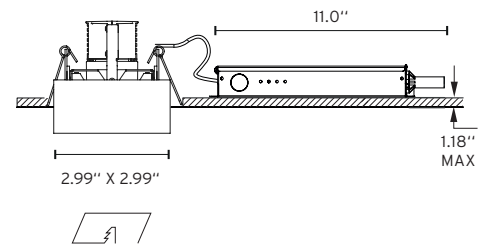

Lamps

POWER LED : CREE
6.2W, 600lm, 3000K, CRI90
6.2W, 560lm, 2700K, CRI90

Delivered lumen from 284 lm up to 378 lm

Construction

Luminaire body made of die cast aluminum

Should ready Honeycomb louver and cross baffle.

Factory suggest 5" minimum plenum height.

Electrical

Fixture is constant current, low voltage LED with integral power supply.

Fixture is 6.2 watts.

Finish

☐ 40 White   ☒ 14 Black

☒ CE Concrete   ☒ TK Teak

Notes

Semi-Recessed luminaire for LED light source.

Beam spreads available in 14°, 23° and 33°.

The Johnny 80 (3.2") version has an orientation system integrated into the telescopic body.

Maximum rotation 360°

Maximum tilt angle 40°

Listings: UL listed, IP20

Warranty

2 years from date of sale.

Photometrics

For current IES files please visit architectural.flosusa.com