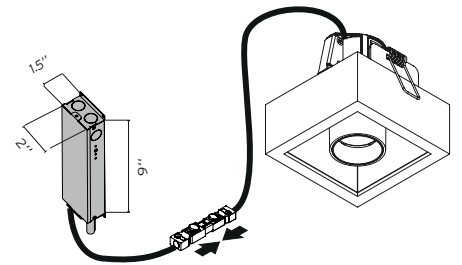

Lamps

POWER LED : CREE
6.2W, 600lm, 3000K, CRI90
6.2W, 560lm, 2700K, CRI90

Delivered lumen from 284 lm up to 378 lm

Construction

Luminaire body made of die cast aluminum

Should ready Honeycomb louver and cross baffle.

Factory suggest 5" minimum plenum height.

Electrical

Fixture is constant current, low voltage LED with integral power supply.

Fixture is 6.2 watts.

Finish

☐ 40 White   ☒ 14 Black

☒ CE Concrete   ☒ TK Teak

Notes

Semi-Recessed luminaire for LED light source.

Beam spreads available in 14°, 23° and 33°.

The Johnny 80 (3.2") version has an orientation system integrated into the telescopic body.

Maximum rotation 360°

Maximum tilt angle 40°

Listings: UL listed, IP20

Warranty

2 years from date of sale.

Photometrics

For current IES files please visit architectural.flosusa.com