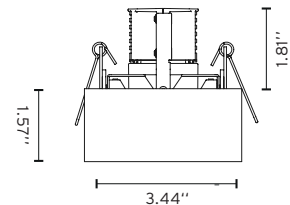

Photometrics

For current IES files please visit architectural.flosusa.com