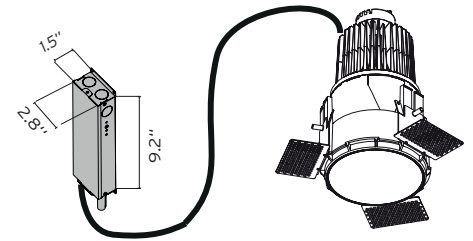

Kap 105 (4.1") Round LED

Ceiling Recessed Trimless Fixed Downlight

Description

Kap Recessed combines a trimless edge, exquisitely textured finish and deep recess of the highest quality LED or halogen light source to form a sculptural blend of architecture and science. When installed, the ceiling appears as if crafted from a thick, rich material and the room glows with striking colors rendered in crisp white light.

Lamps

LED: Xicato
11.7W, 1300lm, 3000K, CRI 80, 38°
15.6W, 1300lm, 2700K, CRI 98 38°

Delivered lumen from 341 lm up to 729 lm

Construction

Cast aluminum specular reflector with a matte finish behind lens cone
Lamp module is diffused with a low mineral content, color neutral, polymeric diffuser

Photometrics

For current IES files please visit
usa.flos.com

Finish

☐ B1 White ☐ CU Copper ☐ 74 Black

☐ BU Blue ☐ GL Matt Gold

Electrical

Fixture is constant current, low voltage 11.7W or 15.6W LED (integral)

Non-IC rated splice box for retrofit or new construction contains 0-10V or ELV constant current dimmable driver

Notes

A pre-installation trimless frame which allows for installation in sheet rock and special construction ceilings up to 1.2" thick has to be ordered separately

Listings: UL listed, IP44 damp location

Warranty

2 years from date of sale.

How to Specify

ex. 03.4407.GLBUL

QTY	Item Number	Description	Finish	Power Supply
	03.4407	Kap 105 (4.1") Round, LED, 11.7W, 1300lm, 3000K, CRI 80	☐ B1 = White ☐ 74 = Black ☐ CU = Cooper ☐ BU = Blue ☐ GL = Gold	BUL = Splice Box, 1% dim, 0-10V, 120V B7U = Splice Box, 1% dim, 0-10V, 277V BGT = Splice box, 10% Dim, ELV, 120V
	03.4494	Kap 105 (4.1") Round, LED, 15.6W, 1300lm, 2700K, CRI 98	☐ B1 = White ☐ 74 = Black ☐ CU = Cooper ☐ BU = Blue ☐ GL = Gold	BUL = Splice Box, 1% dim, 0-10V, 120V B7U = Splice Box, 1% dim, 0-10V, 277V BGT = Splice box, 10% Dim, ELV, 120V