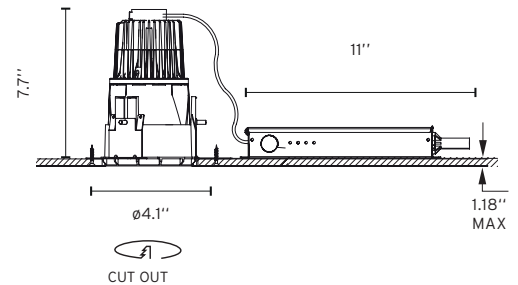

Kap 105 (4.1") Round LED

Ceiling Recessed Trimless Fixed Downlight

Description

Kap Recessed combines a trimless edge, exquisitely textured finish and deep recess of the highest quality LED or halogen light source to form a sculptural blend of architecture and science. When installed, the ceiling appears as if crafted from a thick, rich material and the room glows with striking colors rendered in crisp white light.

Lamps

LED: Xicato
11.7W, 1300lm, 3000K, CRI 80, 38°
15.6W, 1300lm, 2700K, CRI 98 38°

Delivered lumen from 341 lm up to 729 lm

Construction

Cast aluminum specular reflector with a matte finish behind lens cone
Lamp module is diffused with a low mineral content, color neutral, polymeric diffuser

Photometrics

For current IES files please visit
usa.flos.com

Finish

☐ B1 White ☐ CU Copper ☐ 74 Black

☐ BU Blue ☐ GL Matt Gold

Electrical

Fixture is constant current, low voltage 11.7W or 15.6W LED (integral)

Non-IC rated splice box for retrofit or new construction contains 0-10V or ELV constant current dimmable driver

Notes

A pre-installation trimless frame which allows for installation in sheet rock and special construction ceilings up to 1.2" thick has to be ordered separately

Listings: UL listed, IP44 damp location

Warranty

2 years from date of sale.

How to Specify

ex. 03.4407.GLBUL

QTY	Item Number	Description	Finish	Power Supply
	03.4407	Kap 105 (4.1") Round, LED, 11.7W, 1300lm, 3000K, CRI 80	☐ B1 = White ☐ 74 = Black ☐ CU = Cooper ☐ BU = Blue ☐ GL = Gold	BUL = Splice Box, 1% dim, 0-10V, 120V B7U = Splice Box, 1% dim, 0-10V, 277V BGT = Splice box, 10% Dim, ELV, 120V
	03.4494	Kap 105 (4.1") Round, LED, 15.6W, 1300lm, 2700K, CRI 98	☐ B1 = White ☐ 74 = Black ☐ CU = Cooper ☐ BU = Blue ☐ GL = Gold	BUL = Splice Box, 1% dim, 0-10V, 120V B7U = Splice Box, 1% dim, 0-10V, 277V BGT = Splice box, 10% Dim, ELV, 120V