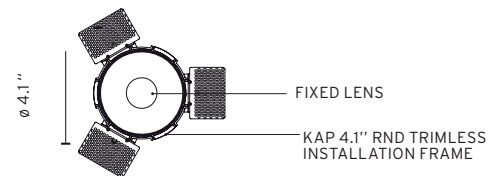

How to Specify

ex. 03.4407.GLBUL

QTY	Item Number	Description	Finish	Power Supply
	03.4407	Kap 105 (4.1") Round, LED, 11.7W, 1300lm, 3000K, CRI 80	☐ B1 = White ☐ 74 = Black ☐ CU = Cooper ☐ BU = Blue ☐ GL = Gold	BUL = Splice Box, 1% dim, 0-10V, 120V B7U = Splice Box, 1% dim, 0-10V, 277V BGT = Splice box, 10% Dim, ELV, 120V
	03.4494	Kap 105 (4.1") Round, LED, 15.6W, 1300lm, 2700K, CRI 98	☐ B1 = White ☐ 74 = Black ☐ CU = Cooper ☐ BU = Blue ☐ GL = Gold	BUL = Splice Box, 1% dim, 0-10V, 120V B7U = Splice Box, 1% dim, 0-10V, 277V BGT = Splice box, 10% Dim, ELV, 120V