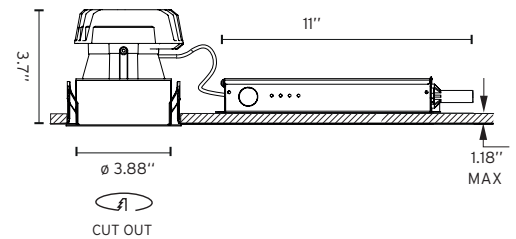

### Construction

Fixture made of two die cast aluminum bodies.

Round trim made of steel sheet 1/16" thick with white matte finish.

It incorporates inner trim ring in three different finishes: black, matte gold and chrome.

### Notes

Maximum tilt angle 40°

Maximum rotation 360°

Factory suggests 6.1" (155mm) minimum plenum height.

Listings: UL Listed, IP44 damp location with added lens.

### Warranty

2 years from date of sale.

**Light Sniper Adjustable Round LED**  
Ceiling Recessed Trimmed Adjustable Accent

How to Specify ex. 03.4985.06.UL

QTY	Item Number	Beam Angle	Description	Finish	Power Supply
	03.4985	15°	Light Sniper Adjustable Round, LED, 11W, 910lm, 2700K, CRI 90	 06 = White Trim/Chrome Ring  14 = White Trim/Black Ring  GL = White Trim / Gold Ring	UL = Splice Box, 1% dim, 0-10V, 120V 7U = Splice Box, 1% dim, 0-10V, 277V GT = Splice Box, 10% dim, ELV, 120V
	03.4997	26°	Light Sniper Adjustable Round, LED, 11W, 910lm, 2700K, CRI 90	 06 = White Trim/Chrome Ring  14 = White Trim/Black Ring  GL = White Trim / Gold Ring	UL = Splice Box, 1% dim, 0-10V, 120V 7U = Splice Box, 1% dim, 0-10V, 277V GT = Splice Box, 10% dim, ELV, 120V
	03.4984	15°	Light Sniper Adjustable Round, LED, 11W, 1060lm, 3000K, CRI 90	 06 = White Trim/Chrome Ring  14 = White Trim/Black Ring  GL = White Trim / Gold Ring	AUL = Splice Box, 1% dim, 0-10V, 120V A7U = Splice Box, 1% dim, 0-10V, 277V AGT = Splice Box, 10% dim, ELV, 120V
	03.4996	26°	Light Sniper Adjustable Round, LED, 11W, 1060lm, 3000K, CRI 90	 06 = White Trim/Chrome Ring  14 = White Trim/Black Ring  GL = White Trim / Gold Ring	AUL = Splice Box, 1% dim, 0-10V, 120V A7U = Splice Box, 1% dim, 0-10V, 277V AGT = Splice Box, 10% dim, ELV, 120V