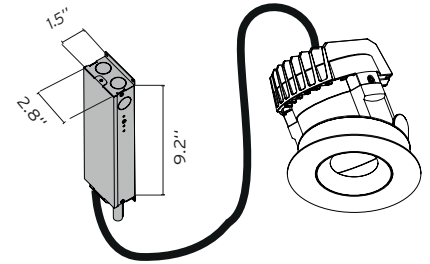

### Notes

Maximum tilt angle 40°

Maximum rotation 360°

Factory suggests 6.1" (155mm) minimum plenum height.

Listings: UL Listed, IP44 damp location with added lens.

### Warranty

2 years from date of sale.

**Light Sniper Adjustable Round LED**  
Ceiling Recessed Trimmed Adjustable Accent

How to Specify ex. 03.4985.06.UL

QTY	Item Number	Beam Angle	Description	Finish	Power Supply
	03.4985	15°	Light Sniper Adjustable Round, LED, 11W, 910lm, 2700K, CRI 90	 06 = White Trim/Chrome Ring  14 = White Trim/Black Ring  GL = White Trim / Gold Ring	UL = Splice Box, 1% dim, 0-10V, 120V 7U = Splice Box, 1% dim, 0-10V, 277V GT = Splice Box, 10% dim, ELV, 120V
	03.4997	26°	Light Sniper Adjustable Round, LED, 11W, 910lm, 2700K, CRI 90	 06 = White Trim/Chrome Ring  14 = White Trim/Black Ring  GL = White Trim / Gold Ring	UL = Splice Box, 1% dim, 0-10V, 120V 7U = Splice Box, 1% dim, 0-10V, 277V GT = Splice Box, 10% dim, ELV, 120V
	03.4984	15°	Light Sniper Adjustable Round, LED, 11W, 1060lm, 3000K, CRI 90	 06 = White Trim/Chrome Ring  14 = White Trim/Black Ring  GL = White Trim / Gold Ring	AUL = Splice Box, 1% dim, 0-10V, 120V A7U = Splice Box, 1% dim, 0-10V, 277V AGT = Splice Box, 10% dim, ELV, 120V
	03.4996	26°	Light Sniper Adjustable Round, LED, 11W, 1060lm, 3000K, CRI 90	 06 = White Trim/Chrome Ring  14 = White Trim/Black Ring  GL = White Trim / Gold Ring	AUL = Splice Box, 1% dim, 0-10V, 120V A7U = Splice Box, 1% dim, 0-10V, 277V AGT = Splice Box, 10% dim, ELV, 120V

# Light Sniper Adjustable Round LED

Ceiling Recessed Trimmed Adjustable Accent

**Optional Accesories**

Image	QTY	Item Number	Description
		08.8041.68	Elliptical Lens
		08.8412.14	Honeycomb anti-glare louvre
		08.8239.00A	Flush ceiling round frame
		08.8243.00	Ceiling protector accessory to be used without housing for trimmed application
		TRAY-0013	Registration Tray -non electrical, place holder for non IC new construction, Ø 3.88"