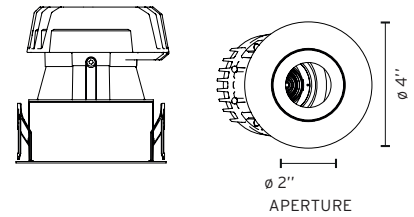

Light Sniper Adjustable Round LED

Ceiling Recessed Trimmed Adjustable Accent

Description

High performance recessed luminaires available for halogen, metal halide, or integral LED. With a 1.75" aperture and a true 40 degree aiming angle, the Light Sniper offers high comfort due to the back visual position of the light source. Toolless aiming holds its focus indefinitely. Fixed, adjustable and wall washer versions available.

Lamps

LED: CREE
11W, 910lm, 2700K, CRI 90
11W, 1060lm, 3000K, CRI 90

Delivered lumen from 276 lm up to 477 lm

Construction

Fixture made of two die cast aluminum bodies.

Round trim made of steel sheet 1/16" thick with white matte finish.

It incorporates inner trim ring in three different finishes: black, matte gold and chrome.

Inner ring can be removed for easy access to the adjustable components.

Photometrics

For current IES files please visit architectural.flosusa.com

Finish

☐ 06 White/ Chrome	☐ 14 White/ Black	☐ GL White/ Gold

Electrical

Non-IC rated splice box for retrofit or new construction contains 0-10V or ELV constant current dimmable driver.

Notes

Maximum tilt angle 40°

Maximum rotation 360°

Factory suggests 6.1" (155mm) minimum plenum height.

Listings: UL Listed, IP44 damp location with added lens.

Warranty

2 years from date of sale.