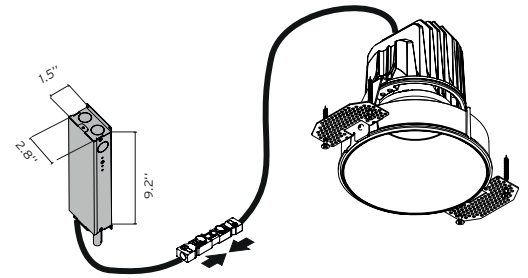

Light Supply Fixed, Trimless

Ceiling Recessed Fixed Downlight

Description

A range of compact LED downlights capable of up to 3000 lm output, specially designed for public spaces and retail installations. Offering a wide range of options, optics and accessories, the Light Supply is available in fixed, wall-washer and adjustable versions, as well as trimmed and trimless, making a complete family that can be used throughout a project for many different lighting needs.

Notes

Trimless versions must be mounted in a standard pre-installation metal frame (shipped separately with product) or in a Soft Architecture technology installation plate for 1/2" thick ceilings

Spot, medium and flood reflectors are available as accessories to change the light beam angle

10.9" (277mm) minimum plenum height

Housing details available upon request

Listings: UL Listed, IP44 damp location

Warranty

2 years from date of sale.

Light Supply Fixed, Trimless

Ceiling Recessed Fixed Downlight