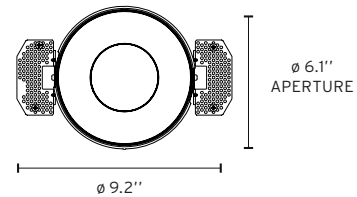

Notes

Trimless versions must be mounted in a standard pre-installation metal frame (shipped separately with product) or in a Soft Architecture technology installation plate for 1/2" thick ceilings

Spot, medium and flood reflectors are available as accessories to change the light beam angle

10.9" (277mm) minimum plenum height

Housing details available upon request

Listings: UL Listed, IP44 damp location

Warranty

2 years from date of sale.

Light Supply Fixed, Trimless

Ceiling Recessed Fixed Downlight