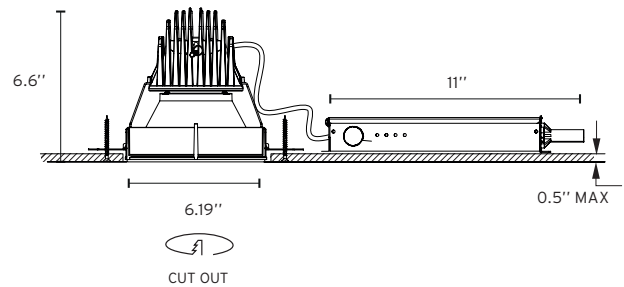

Notes

Trimless versions must be mounted in a standard pre-installation metal frame (shipped separately with product) or in a Soft Architecture technology installation plate for 1/2" thick ceilings

Spot, medium and flood reflectors are available as accessories to change the light beam angle

10.9" (277mm) minimum plenum height

Housing details available upon request

Listings: UL Listed, IP44 damp location

Warranty

2 years from date of sale.

Light Supply Fixed, Trimless

Ceiling Recessed Fixed Downlight