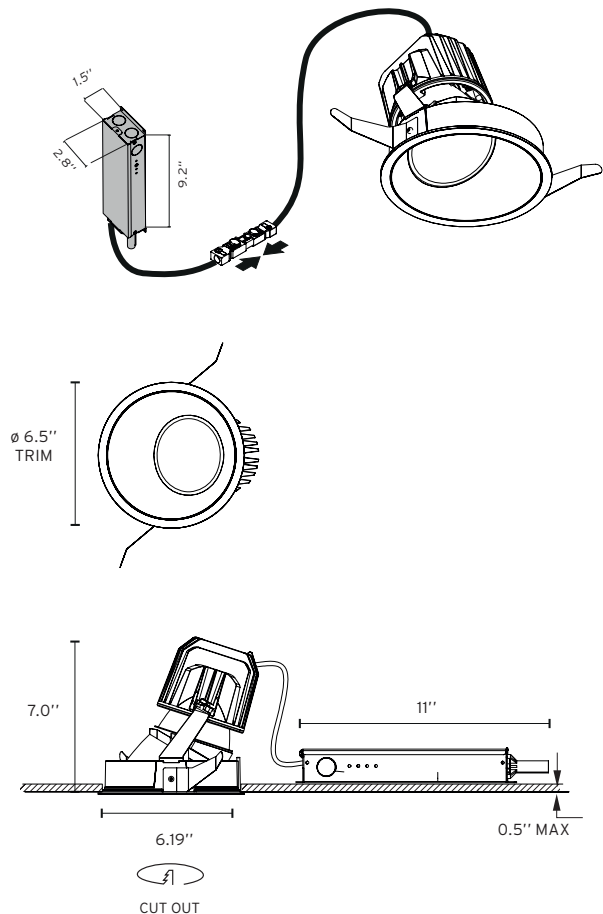

Notes

Fixture comes with separate trimless installation frame which allows for installation in sheet rock and special construction ceilings up to 1/2" thick

No Trim versions must be mounted in a standard pre-installation metal frame or in a Soft Architecture technology installation frame for 1/2" thick ceilings

Spot, medium and flood reflectors are available as accessories to change the light beam angle without needing to dismount the fixture from the ceiling

11.4" (290mm) minimum plenum height

Listings: UL Listed, IP44 damp location

Warranty

2 years from date of sale.

Light Supply Wall Washer, Trimmed

Ceiling Recessed Trimmed Fixed Wall-Wash

How to Specify ex. 03.6614.3C.UL

Item Number	Description	Finish	Power Supply
03.6614	Light Supply Wall-Washer Trimmed, LED, 26W, 2280lm, 3000K, CRI 98	<input type="checkbox"/> 1B = Black / White <input type="checkbox"/> 1C = Black / Aluminium <input type="checkbox"/> 3B = White / White <input type="checkbox"/> 3C = White / Aluminium	90 = Housing with LED driver 830mA, ELV, 120V UL = Splice Box, 1% Dim, 0-10V, 120V 7U = Splice Box, 1% Dim, 0-10V, 277V GT = Splice box, 10% dim, ELV, 120V
03.6612	Light Supply Wall-Washer Trimmed, LED, 28W, 3000lm, 3000K, CRI 80	<input type="checkbox"/> 1B = Black / White <input type="checkbox"/> 1C = Black / Aluminium <input type="checkbox"/> 3B = White / White <input type="checkbox"/> 3C = White / Aluminium	90 = Housing with LED driver 830mA, ELV, 120V UL = Splice Box, 1% Dim, 0-10V, 120V 7U = Splice Box, 1% Dim, 0-10V, 277V GT = Splice box, 10% dim, ELV, 120V
03.6613	Light Supply Wall-Washer Trimmed, LED, 28W, 3000lm, 4000K, CRI 80	<input type="checkbox"/> 1B = Black / White <input type="checkbox"/> 1C = Black / Aluminium <input type="checkbox"/> 3B = White / White <input type="checkbox"/> 3C = White / Aluminium	90 = Housing with LED driver 830mA, ELV, 120V UL = Splice Box, 1% Dim, 0-10V, 120V 7U = Splice Box, 1% Dim, 0-10V, 277V GT = Splice box, 10% dim, ELV, 120V