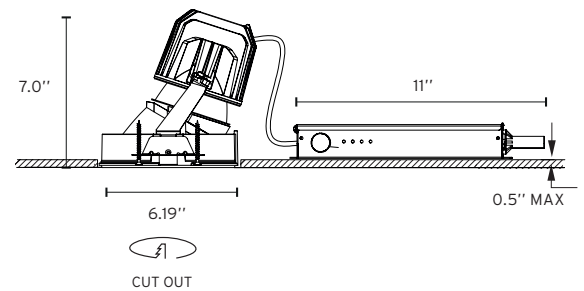

Warranty

2 years from date of sale.