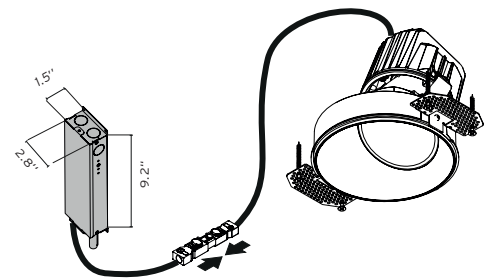

Warranty

2 years from date of sale.