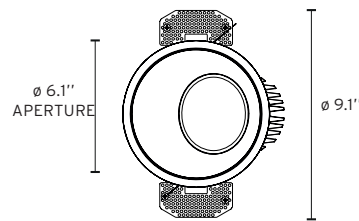

Warranty

2 years from date of sale.