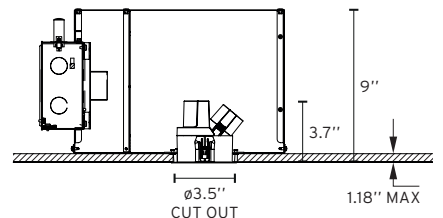

Warranty

2 years from date of sale

Notes

Maximum tilt angle 40°

Maximum rotation 365° rotation

Fixture's wattage minimum for LED replacement lamp is 20W

Listings: UL Listed, IP23 dry location only

Finish

- ☐ White
- ☐ White
- ☐ White
- ☒ 06 Chrome
- ☒ 14 Matt Black
- ☒ GL Matt Gold

How to Specify

ex. 03.4670.GL.90

QTY	Item Number	Description	Finish	Power Supply
	03.4670	Light Sniper Adjustable Round, Halogen, 50W, MR16, GX 5.3	☐ ☒ 06 = White Trim/Chrome Ring ☐ ☒ 14 = White Trim/Matte Black Ring ☐ ☒ GL = White Trim/Gold Ring	90 = Housing with integral transformer, ELV, 120V
	03.4675	Light Sniper Adjustable Round, Metal Halide, 20 or 39W, MR16 MH, GX 10	☐ ☒ 06 = White Trim/Chrome Ring ☐ ☒ 14 = White Trim/Matte Black Ring ☐ ☒ GL = White Trim/Gold Ring	90 = Housing with integral ballast, non-dimmable, 120V