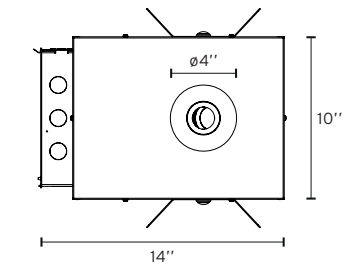

Warranty

2 years from date of sale

Notes

Maximum tilt angle 40°

Maximum rotation 365° rotation

Fixture's wattage minimum for LED replacement lamp is 20W

Listings: UL Listed, IP23 dry location only

Finish

- ☐ White
- ☐ White
- ☐ White
- ☒ 06 Chrome
- ☒ 14 Matt Black
- ☒ GL Matt Gold

How to Specify

ex. 03.4670.GL.90

QTY	Item Number	Description	Finish	Power Supply
	03.4670	Light Sniper Adjustable Round, Halogen, 50W, MR16, GX 5.3	☐ ☒ 06 = White Trim/Chrome Ring ☐ ☒ 14 = White Trim/Matte Black Ring ☐ ☒ GL = White Trim/Gold Ring	90 = Housing with integral transformer, ELV, 120V
	03.4675	Light Sniper Adjustable Round, Metal Halide, 20 or 39W, MR16 MH, GX 10	☐ ☒ 06 = White Trim/Chrome Ring ☐ ☒ 14 = White Trim/Matte Black Ring ☐ ☒ GL = White Trim/Gold Ring	90 = Housing with integral ballast, non-dimmable, 120V