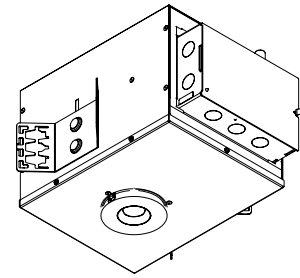

Housing

Non-IC rated housing for new construction, 20 ga. Sheetmetal supplied within (2) mounting bars and removable mounting brackets

Photometrics

For current IES files please visit usa.flos.com