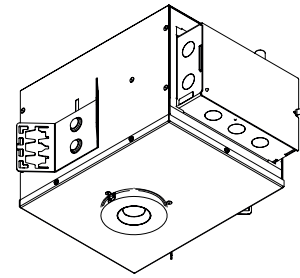

Fixture made of two injected aluminum bodies

Round trim made of steel sheet 1/16" thick with white matte finish

It incorporates inner ring in three different finishes: black, matte gold and chrome

The metal halide reflectors have a pure aluminum specular finish

Housing

Non-IC rated housing for new construction, 20 ga. Sheetmetal supplied within (2) mounting bars and removable mounting brackets

Photometrics

For current IES files please visit usa.flos.com

Notes

Listings: UL Listed, IP23 dry location for halogen MR16. IP44 damp location available for metal halide version