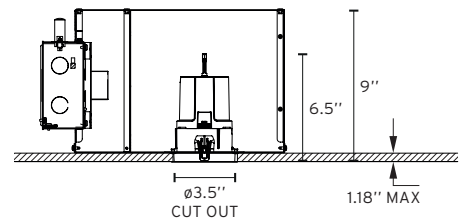

Photometrics

For current IES files please visit usa.flos.com

Notes

Listings: UL Listed, IP23 dry location for halogen MR16. IP44 damp location available for metal halide version

Warranty

2 years from date of sale

Finish

- ☐ White
- ☐ White
- ☐ White
- ☒ 06 Chrome
- ☒ 14 Matt Black
- ☒ GL Matt Gold

How to Specify

ex. 03.4600.GL.90

QTY	Item Number	Description	Finish	Power Supply
	03.4600	Light Sniper Fixed Round, Halogen, 50W, MR16, GX 5.3	☐ 06 = White Trim/Chrome Ring ☐ 14 = White Trim/Matte Black Ring ☐ GL = White Trim/Gold Ring	90 = Housing with integral transformer, ELV, 120V
	03.4605	Light Sniper Fixed Round, Metal Halide, 20 or 39W, MR16 MH, GX 10	☐ 06 = White Trim/Chrome Ring ☐ 14 = White Trim/Matte Black Ring ☐ GL = White Trim/Gold Ring	90 = Housing with integral ballast, non-dimmable, 120V
	03.4607	Light Sniper Fixed Round, Metal Halide, 20 or 39W, MR16 MH, GX 10, IP44	☐ 06 = White Trim/Chrome Ring ☐ 14 = White Trim/Matte Black Ring ☐ GL = White Trim/Gold Ring	90 = Housing with integral ballast, non-dimmable, 120V