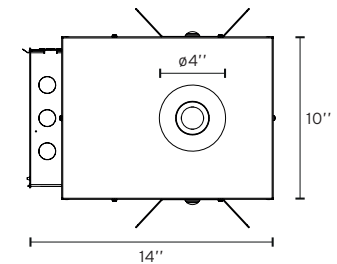

Photometrics

For current IES files please visit usa.flos.com

Notes

Listings: UL Listed, IP23 dry location for halogen MR16. IP44 damp location available for metal halide version

Warranty

2 years from date of sale

Finish

- ☐ White
- ☐ White
- ☐ White
- ☒ 06 Chrome
- ☒ 14 Matt Black
- ☒ GL Matt Gold

How to Specify

ex. 03.4600.GL.90

QTY	Item Number	Description	Finish	Power Supply
	03.4600	Light Sniper Fixed Round, Halogen, 50W, MR16, GX 5.3	☐ 06 = White Trim/Chrome Ring ☐ 14 = White Trim/Matte Black Ring ☐ GL = White Trim/Gold Ring	90 = Housing with integral transformer, ELV, 120V
	03.4605	Light Sniper Fixed Round, Metal Halide, 20 or 39W, MR16 MH, GX 10	☐ 06 = White Trim/Chrome Ring ☐ 14 = White Trim/Matte Black Ring ☐ GL = White Trim/Gold Ring	90 = Housing with integral ballast, non-dimmable, 120V
	03.4607	Light Sniper Fixed Round, Metal Halide, 20 or 39W, MR16 MH, GX 10, IP44	☐ 06 = White Trim/Chrome Ring ☐ 14 = White Trim/Matte Black Ring ☐ GL = White Trim/Gold Ring	90 = Housing with integral ballast, non-dimmable, 120V