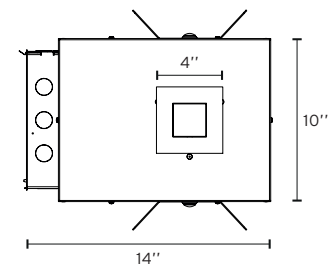

Light Sniper Fixed Square Halogen, CMH

Ceiling Recessed Trimmed Fixed Downlight

Description

High performance recessed luminaires available for halogen, metal halide, or integral LED. With a 1.75" aperture and a true 40 degree aiming angle, the Light Sniper offers high comfort due to the back visual position of the light source. Toolless aiming holds its focus indefinitely. Fixed, adjustable and wallwash versions available.

Lamps

Halogen: 50W, MR16, GX5.3

Metal Halide: 20 or 39W, MR16 MH, GX10

Construction

Fixture made of two injected aluminum bodies

Round trim made of steel sheet 1/16" thick with white matte finish

It incorporates inner ring in three different finishes: black, matte gold and chrome

The metal halide reflectors have a pure aluminum specular finish

Notes

Listings: UL Listed, IP23 dry location for halogen MR16. IP44 damp location available for metal halide version

Finish

☐ White	☐ White	☐ White
☒ 06 Chrome	☒ 14 Matt Black	☒ GL Matt Gold

Electrical

Halogen fixture includes electronic low voltage transformer

Metal Halide fixture includes electronic non-dimmable ballast

Housing

Non-IC rated housing for new construction, 20 ga. Sheetmetal supplied within (2) mounting bars and removable mounting brackets

Photometrics

For current IES files please visit usa.flos.com

Warranty

2 years from date of sale

How to Specify

ex. 03.4601.GL.90

QTY	Item Number	Description	Finish	Power Supply
	03.4601	Light Sniper Fixed Square, Halogen, 50W, MR16, GX 5.3	☐ 06 = White Trim/Chrome Ring ☐ 14 = White Trim/Matte Black Ring ☐ GL = White Trim/Gold Ring	90 = Housing with integral transformer, ELV, 120V
	03.4606	Light Sniper Fixed Square, Metal Halide, 20 or 39W, MR16 MH, GX 10	☐ 06 = White Trim/Chrome Ring ☐ 14 = White Trim/Matte Black Ring ☐ GL = White Trim/Gold Ring	90 = Housing with integral ballast, non-dimmable, 120V