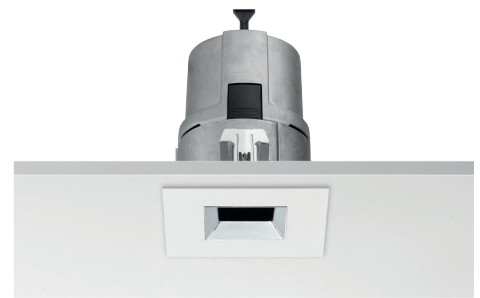

Light Sniper Fixed Square Halogen, CMH

Ceiling Recessed Trimmed Fixed Downlight

Description

High performance recessed luminaires available for halogen, metal halide, or integral LED. With a 1.75" aperture and a true 40 degree aiming angle, the Light Sniper offers high comfort due to the back visual position of the light source. Toolless aiming holds its focus indefinitely. Fixed, adjustable and wallwash versions available.

Lamps

Halogen: 50W, MR16, GX5.3

Metal Halide: 20 or 39W, MR16 MH, GX10

Construction

Fixture made of two injected aluminum bodies

Round trim made of steel sheet 1/16" thick with white matte finish

It incorporates inner ring in three different finishes: black, matte gold and chrome

The metal halide reflectors have a pure aluminum specular finish

Notes

Listings: UL Listed, IP23 dry location for halogen MR16. IP44 damp location available for metal halide version

Finish

☐ White	☐ White	☐ White
☒ 06 Chrome	☒ 14 Matt Black	☒ GL Matt Gold

Electrical

Halogen fixture includes electronic low voltage transformer

Metal Halide fixture includes electronic non-dimmable ballast

Housing

Non-IC rated housing for new construction, 20 ga. Sheetmetal supplied within (2) mounting bars and removable mounting brackets

Photometrics

For current IES files please visit usa.flos.com

Warranty

2 years from date of sale

How to Specify

ex. 03.4601.GL.90

QTY	Item Number	Description	Finish	Power Supply
	03.4601	Light Sniper Fixed Square, Halogen, 50W, MR16, GX 5.3	☐ 06 = White Trim/Chrome Ring ☐ 14 = White Trim/Matte Black Ring ☐ GL = White Trim/Gold Ring	90 = Housing with integral transformer, ELV, 120V
	03.4606	Light Sniper Fixed Square, Metal Halide, 20 or 39W, MR16 MH, GX 10	☐ 06 = White Trim/Chrome Ring ☐ 14 = White Trim/Matte Black Ring ☐ GL = White Trim/Gold Ring	90 = Housing with integral ballast, non-dimmable, 120V