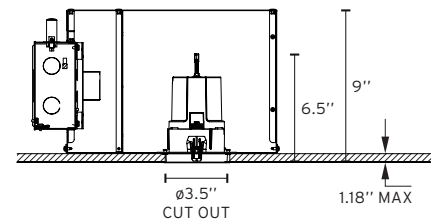

Electrical

Halogen fixture includes electronic low voltage transformer

Metal Halide fixture includes electronic non-dimmable ballast

Housing

Non-IC rated housing for new construction, 20 ga. Sheetmetal supplied within (2) mounting bars and removable mounting brackets

Photometrics

For current IES files please visit usa.flos.com

Warranty

2 years from date of sale

How to Specify

ex. 03.4601.GL.90

QTY	Item Number	Description	Finish	Power Supply
	03.4601	Light Sniper Fixed Square, Halogen, 50W, MR16, GX 5.3	<input type="checkbox"/> 06 = White Trim/Chrome Ring <input type="checkbox"/> 14 = White Trim/Matte Black Ring <input type="checkbox"/> GL = White Trim/Gold Ring	90 = Housing with integral transformer, ELV, 120V
	03.4606	Light Sniper Fixed Square, Metal Halide, 20 or 39W, MR16 MH, GX 10	<input type="checkbox"/> 06 = White Trim/Chrome Ring <input type="checkbox"/> 14 = White Trim/Matte Black Ring <input type="checkbox"/> GL = White Trim/Gold Ring	90 = Housing with integral ballast, non-dimmable, 120V