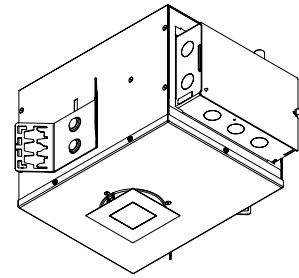

Electrical

Halogen fixture includes electronic low voltage transformer

Metal Halide fixture includes electronic non-dimmable ballast

Housing

Non-IC rated housing for new construction, 20 ga. Sheetmetal supplied within (2) mounting bars and removable mounting brackets

Photometrics

For current IES files please visit usa.flos.com

Warranty

2 years from date of sale

How to Specify

ex. 03.4601.GL.90

QTY	Item Number	Description	Finish	Power Supply
	03.4601	Light Sniper Fixed Square, Halogen, 50W, MR16, GX 5.3	<input type="checkbox"/> 06 = White Trim/Chrome Ring <input type="checkbox"/> 14 = White Trim/Matte Black Ring <input type="checkbox"/> GL = White Trim/Gold Ring	90 = Housing with integral transformer, ELV, 120V
	03.4606	Light Sniper Fixed Square, Metal Halide, 20 or 39W, MR16 MH, GX 10	<input type="checkbox"/> 06 = White Trim/Chrome Ring <input type="checkbox"/> 14 = White Trim/Matte Black Ring <input type="checkbox"/> GL = White Trim/Gold Ring	90 = Housing with integral ballast, non-dimmable, 120V