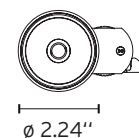

Notes

360° rotation on the vertical axle.

90° rotation on the horizontal axle.

Beam spreads available in 16°, 28° y 40°.

Track head wattage is model dependant.