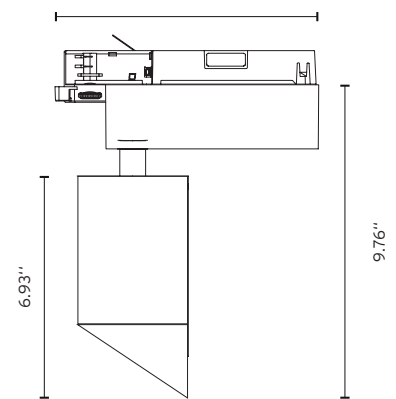

### Notes

Maximum tilt angle 90°.

Maximum rotation 365°.

Track head wattage is model dependant.

Listings: UL Listed, IP20 dry location only, Class 2.

### Warranty

2 years from date of sale.

ø 3.39"

7.76"

### Track Required

Image	Description
	<p>Contact FLOS sales agent for configuration of layout and specification information</p>