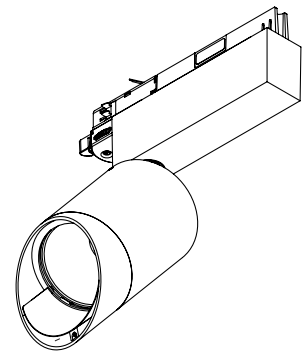

### Electrical

Fixture is constant current, low voltage LED with integral power supply.

Track heads are designed for use with standard three circuit track.

Fixture is 33 watts.

### Notes

Maximum tilt angle 90°.

Maximum rotation 365°.

Track head wattage is model dependant.

Listings: UL Listed, IP20 dry location only, Class 2.

### Warranty

2 years from date of sale.

ø 3.39"

7.76"