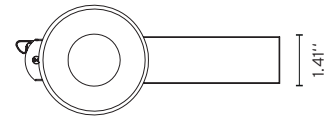

UT Spot Wall-Washer D86 Track

Track Mounted Directional Accent

Description

The UT Spot is a family of high output indoor track lights suitable for any application, from museum exhibitions to commercial premises and offices or residential environments. Available up to 3770 lumens each, the UT Spot is line voltage and houses its driver in a discreet small box that integrates with the track, giving it a sleek modern look.

A luminaire for indoor use to be mounted on three phase track, available in LED technology light sources and in dimmable or no dimmable versions.

The optical housing of the luminaire is manufactured in high-pressure injected aluminium, with white or black finishes.

Lamps

LED ARRAY : Citizen
33W, 3770lm, 3000K, CRI80
33W, 3100lm, 3000K, CRI90
33W, 3250lm, 4000K, CRI90

Delivered lumen from 1m up to 1m

Photometrics

For current IES files please visit architectural.flos.com

Construction

Fixture body is high pressure injected aluminium.

All optics are made of aluminium with specular finish.

Electrical

Fixture is constant current, low voltage LED with integral power supply.

Track heads are designed for use with standard three circuit track.

Fixture is 33 watts.

Notes

Maximum tilt angle 90°.

Maximum rotation 365°.

Track head wattage is model dependant.

Listings: UL Listed, IP20 dry location only, Class 2.

Warranty

2 years from date of sale.

ø 3.39"

7.76"