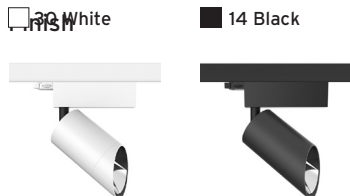

### Description

The UT Spot is a family of high output indoor track lights suitable for any application, from museum exhibitions to commercial premises and offices or residential environments. Available up to 3770 lumens each, the UT Spot is line voltage and houses its driver in a discreet small box that integrates with the track, giving it a sleek modern look.

A luminaire for indoor use to be mounted on three phase track, available in LED technology light sources and in dimmable or no dimmable versions.

The optical housing of the luminaire is manufactured in high-pressure injected aluminium, with white or black finishes.

### Lamps

LED ARRAY : Citizen  
 33W, 3770lm, 3000K, CRI80  
 33W, 3100lm, 3000K, CRI90  
 33W, 3250lm, 4000K, CRI90

Delivered lumen from 1m up to 1m

### Construction

Fixture body is high pressure injected aluminium.

All optics are made of aluminium with specular finish.