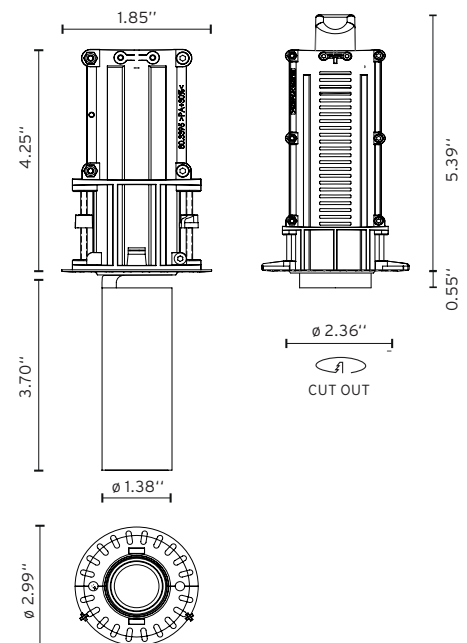

Find Me 1 Monopoint

Ceiling Recessed Trimmed / Trimless Adjustable Downlight

Description

Hide-and-go-seek brought to light. The versatile Find Me is a tiny semi-recessed downlight hidden in the ceiling until otherwise sought. With a simple pull, the downlight can extend below the ceiling and transform into a refined cylindrical monopoint. This diminutive yet powerful luminaire is endlessly versatile and can tilt 90 degrees and rotate 360 degrees. Deep matte black snoot maximizes cut off and reduces glare. The Find Me line is available as a single with trim or without, a dual-head trimless multiple, and as a pendant.

Notes

Maximum tilt angle 70°.

Maximum rotation 360°.

Remote power supply cannot fit through hole.

Fixture is supplied with an installation frame to be premounted in dry wall.

The Mono Point version is supplied with a frame ring, which should be fitted to the product if a Trim version is required, or without, if a No Trim version is required.

Should ready Honeycomb louver and cross baffle.

Listings: UL Listed, IP23 dry location only, Class 2

Warranty

2 years from date of sale.

Photometrics

For current IES files please visit architectural.flosusa.com

How to Specify

ex. 09.3750.XXA9S + SP-BOX-S500MA-0-10

QTY	Item Number	Beam Angle	Description	Finish	Power Supply
	09.3750	14°	Find Me Mono Point, 6W, 600lm, 3000K, CRI 90	<input type="checkbox"/> 30 = White <input type="checkbox"/> 14 = Black <input type="checkbox"/> 06 = Chrome	9S = Remote Power Supply
	09.3751	14°	Find Me Mono Point, 6W, 560lm, 2700K, CRI 90	<input type="checkbox"/> 30 = White <input type="checkbox"/> 14 = Black <input type="checkbox"/> 06 = Chrome	9S = Remote Power Supply