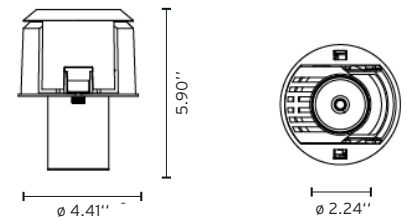

Johnny 120 (4.7")1L Round

Ceiling Recessed Trimmed / Trimless

Description

LED luminaire for recessed mounting into plasterboard ceilings. Illumination system consisting of one or two adjustable lights in a recessed version (trimmed or trimless) or in a semi recessed version. Available in two sizes: 80 mm (3.2") and 120 mm (4.7") in round and square versions. The Johnny 120 is supplied with two frame rings (black and white), which should be fitted to the product if a trimmed version is required, or without, if a Trimless version is required. An exclusive, easy and adjustable system that enables an accurate adjustment of the light beam. The Trimless Ø80 mm (3.2") version has an exclusive Fast&Perfect installation tool.

Luminaire body made of die cast aluminium. Reflector made of anodized gloss aluminium with diffuser element made of polycarbonate.

Honeycomb louver and cross baffle available to be ordered separately.

Factory suggest 10" minimum plenum height.

Pre-installation frame box must be ordered separately.

Beam spreads available in 12°, 23° and 40°

Maximum rotation 360°

Maximum tilt angle 40°

Warranty

2 years from date of sale.

Photometrics

For current IES files please visit architectural.flosusa.com

Required Box 1L Round

	QTY	Item Number	Description	Interior Finish	Drawing
		08.0505.00	Johnny 120 TRIMMED / TRIMLESS BOX 1L ROUND Black Black and White trimmed ring Included	<input checked="" type="checkbox"/> Black	<p>Trimless ø 5.6" 5.83"</p>
		08.0555.00	Johnny 120 TRIMMED / TRIMLESS BOX 1L ROUND White White trimmed ring Included	<input type="checkbox"/> White	<p>Trimmed ø 5.75" 5.83"</p>