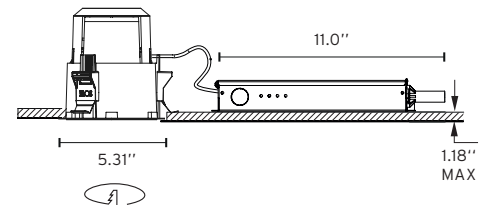

Johnny 120 (4.7")1L Round

Ceiling Recessed Trimmed / Trimless

Description

LED luminaire for recessed mounting into plasterboard ceilings. Illumination system consisting of one or two adjustable lights in a recessed version (trimmed or trimless) or in a semi recessed version. Available in two sizes: 80 mm (3.2") and 120 mm (4.7") in round and square versions. The Johnny 120 is supplied with two frame rings (black and white), which should be fitted to the product if a trimmed version is required, or without, if a Trimless version is required. An exclusive, easy and adjustable system that enables an accurate adjustment of the light beam. The Trimless Ø80 mm (3.2") version has an exclusive Fast&Perfect installation tool.

Luminaire body made of die cast aluminium. Reflector made of anodized gloss aluminium with diffuser element made of polycarbonate.

Honeycomb louver and cross baffle available to be ordered separately.

Factory suggest 10" minimum plenum height.

Pre-installation frame box must be ordered separately.

Beam spreads available in 12°, 23° and 40°

Maximum rotation 360°

Maximum tilt angle 40°

Warranty

2 years from date of sale.

Photometrics

For current IES files please visit architectural.flosusa.com