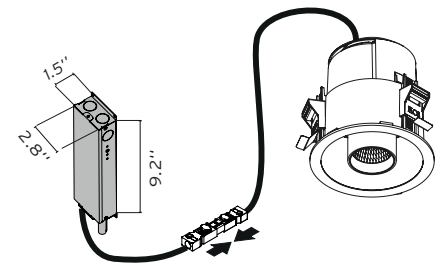

Johnny 120 (4.7")1L Round

Ceiling Recessed Trimmed / Trimless

Description

LED luminaire for recessed mounting into plasterboard ceilings. Illumination system consisting of one or two adjustable lights in a recessed version (trimmed or trimless) or in a semi recessed version. Available in two sizes: 80 mm (3.2") and 120 mm (4.7") in round and square versions. The Johnny 120 is supplied with two frame rings (black and white), which should be fitted to the product if a trimmed version is required, or without, if a Trimless version is required. An exclusive, easy and adjustable system that enables an accurate adjustment of the light beam. The Trimless Ø80 mm (3.2") version has an exclusive Fast&Perfect installation tool.

Luminaire body made of die cast aluminium. Reflector made of anodized gloss aluminium with diffuser element made of polycarbonate.

Honeycomb louver and cross baffle available to be ordered separately.

Factory suggest 10" minimum plenum height.

Pre-installation frame box must be ordered separately.

Beam spreads available in 12°, 23° and 40°

Maximum rotation 360°

Maximum tilt angle 40°

Warranty

2 years from date of sale.

Photometrics

For current IES files please visit architectural.flosusa.com

How to Order Johnny 120 Recessed

ex. 03.0741.14.GT + 08.0505.00

1 x Light Source
+
Trimmed / Trimless Box 1L Round

Johnny 120 Trimmed / Trimless
1L Round

Johnny 120 (4.7")1L Round

Ceiling Recessed Trimmed / Trimless