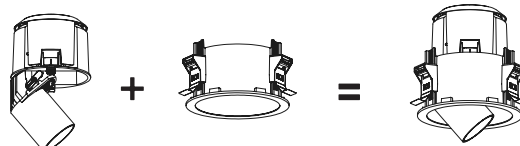

Johnny 120 (4.7")1L Round

Ceiling Recessed Trimmed / Trimless

Description

LED luminaire for recessed mounting into plasterboard ceilings. Illumination system consisting of one or two adjustable lights in a recessed version (trimmed or trimless) or in a semi recessed version. Available in two sizes: 80 mm (3.2") and 120 mm (4.7") in round and square versions. The Johnny 120 is supplied with two frame rings (black and white), which should be fitted to the product if a trimmed version is required, or without, if a Trimless version is required. An exclusive, easy and adjustable system that enables an accurate adjustment of the light beam. The Trimless Ø80 mm (3.2") version has an exclusive Fast&Perfect installation tool.

Pre-installation frame box must be ordered separately.

Beam spreads available in 12°, 23° and 40°

Maximum rotation 360°

Maximum tilt angle 40°

Warranty

2 years from date of sale.

Photometrics

For current IES files please visit architectural.flosusa.com

How to Order Johnny 120 Recessed

ex. 03.0741.14.GT + 08.0505.00

1 x Light Source
+
Trimmed / Trimless Box 1L Round

Johnny 120 Trimmed / Trimless
1L Round

Johnny 120 (4.7")1L Round

Ceiling Recessed Trimmed / Trimless