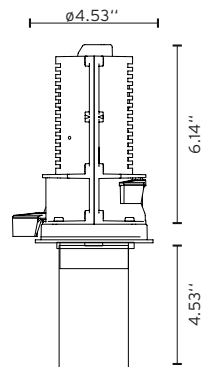

Fixture is 18 watts.

Notes

Maximum tilt angle 90°

Maximum rotation 365°

Beam spreads available in 12°, 23° and 40°

Listings: UL Listed, IP20 dry location only, Class 2

Warranty

2 years from date of sale.

UT D57 Spot Downlight Trimless

Ceiling Recessed Directional Accent

How to Specify ex. 09.4519.30AGS + 08.8994.30 + SP25W450MA-10V-A02

QTY	Item Number	Beam Angle	Description	Finish	Power Suply
	09.4519 09.4520 09.4521	12° 23° 40°	UT Spot D57 Downlight Trimless, 18W, 2150lm, 3000K, CRI 80	☐ 30 = White ■ 14 = Black	AGS = Remote power Supply, order separately
	09.4522 09.4523 09.4524	12° 23° 40°	UT Spot D57 Downlight Trimless, 18W, 1780lm, 3000K, CRI 90	☐ 30 = White ■ 14 = Black	AGS = Remote power Supply, order separately
	09.4525 09.4526 09.4527	12° 23° 40°	UT Spot D57 Downlight Trimless, 18W, 1900lm, 4000K, CRI 90	☐ 30 = White ■ 14 = Black	AGS = Remote power Supply, order separately