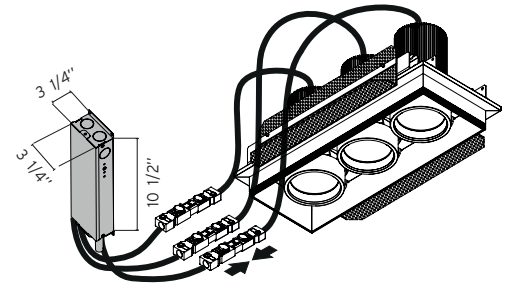

Finish

■ 14 Black

Construction

Pressed steel and matte black, powder-coated recessed housing

Innovative steel bracket fixing system, painted black, with allen key locking mechanism

Adjustable depth for trimless installations via thumb screws in frame

Electrical

Fixture is constant current, low voltage
16.5W per head

LED iincluded non replaceable

Ceiling mounted driver/splice box contains dimmable 0-10V driver standard

Consult factory for housing option