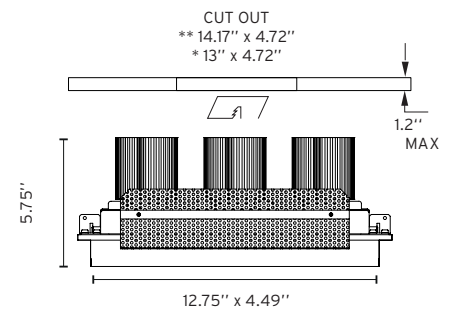

Battery 3L Trimless

Ceiling Recessed Downlight

Description

1, 2 or 3 lamp adjustable system, for recessed ceiling thicknesses up to 30mm (1.2") . Suitable for use with LED lamps capable up to 2290lm output per point of light. The Battery family is available in trimmed and trimless options.

Lamps

LED : Bridgelux
3x 16.5W, 3x 2159lm, 3000K, CRI80

Notes

The installation frame has to be order separately

Maximum tilt angle 40°

Beam spreads available in 29° and 44°

Optional fill ers to be ordered separately

Listings: UL Listed, IP20

Installation frame ordered separately, when ordering registration tray the installation frame is included.

Warranty

2 years from date of sale

Photometrics

For current IES fil s please visit
architectural.fl susa.com

Finish

■ 14 Black

Construction

Pressed steel and matte black, powder-coated recessed housing

Innovative steel bracket fixing system, painted black, with allen key locking mechanism

Adjustable depth for trimless installations via thumb screws in frame

Electrical

Fixture is constant current, low voltage
16.5W per head

LED iincluded non replaceable

Ceiling mounted driver/splice box contains dimmable 0-10V driver standard

Consult factory for housing option

**Inaccessible ceiling

* Accessible ceiling: modular/open