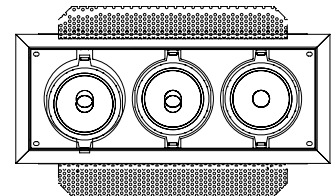

Battery 3L Trimless

Ceiling Recessed Downlight

Description

1, 2 or 3 lamp adjustable system, for recessed ceiling thicknesses up to 30mm (1.2") . Suitable for use with LED lamps capable up to 2290lm output per point of light. The Battery family is available in trimmed and trimless options.

Lamps

LED : Bridgelux
3x 16.5W, 3x 2159lm, 3000K, CRI80

Notes

The installation frame has to be order separately

Maximum tilt angle 40°

Beam spreads available in 29° and 44°

Optional fill ers to be ordered separately

Listings: UL Listed, IP20

Installation frame ordered separately, when ordering registration tray the installation frame is included.

Warranty

2 years from date of sale

Photometrics

For current IES fil s please visit
architectural.fl susa.com

Finish

■ 14 Black

Construction

Pressed steel and matte black, powder-coated recessed housing

Innovative steel bracket fixing system, painted black, with allen key locking mechanism

Adjustable depth for trimless installations via thumb screws in frame

Electrical

Fixture is constant current, low voltage
16.5W per head

LED iincluded non replaceable

Ceiling mounted driver/splice box contains dimmable 0-10V driver standard

Consult factory for housing option

**Inaccessible ceiling

* Accessible ceiling: modular/open